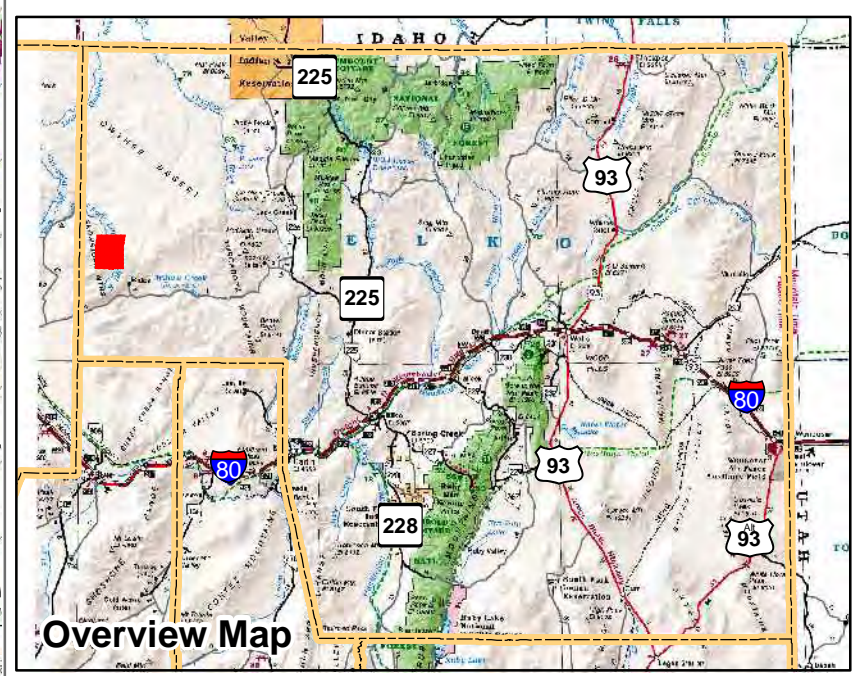

004-150
Township 40N Range 45E
of the Mount Diablo Meridian, Nevada

- Legend**
- Subject Parcel
 - Parcel
 - Public Land
 - Lot
 - Section
 - Township/Range
 - County Line

This map does NOT represent a survey. It is compiled from official records, including surveys and deeds. Recorded documents should be used for detailed legal information. Unless approved by Elko County Assessor, other uses are forbidden.