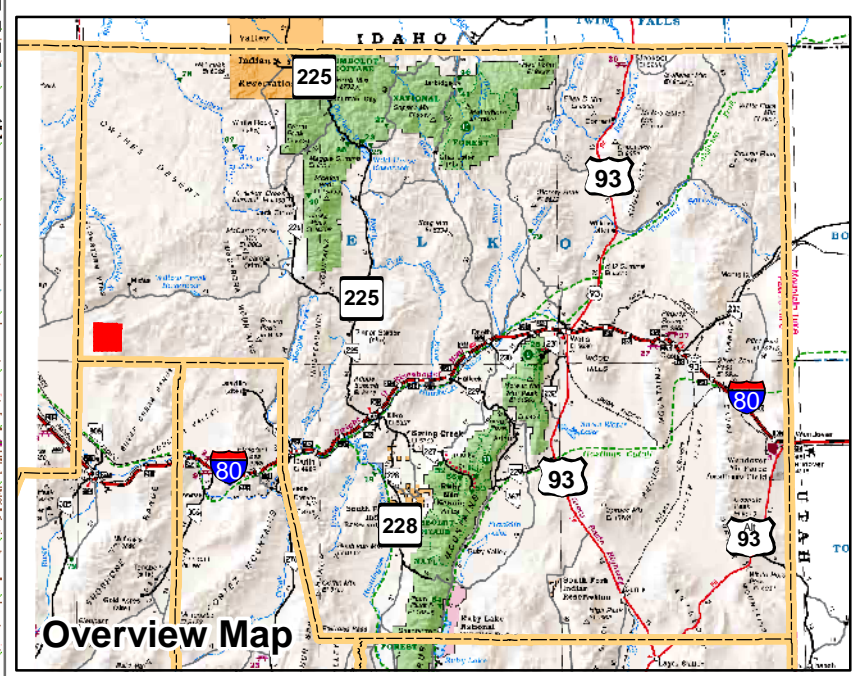

004-120
Township 37N Range 45E
of the Mount Diablo Meridian, Nevada

- Legend**
- Subject Parcel
 - Parcel
 - Public Land
 - Lot
 - Township/Range
 - Section

This map does NOT represent a survey. It is compiled from official records, including surveys and deeds. Recorded documents should be used for detailed legal information. Unless approved by Elko County Assessor, other uses are forbidden.