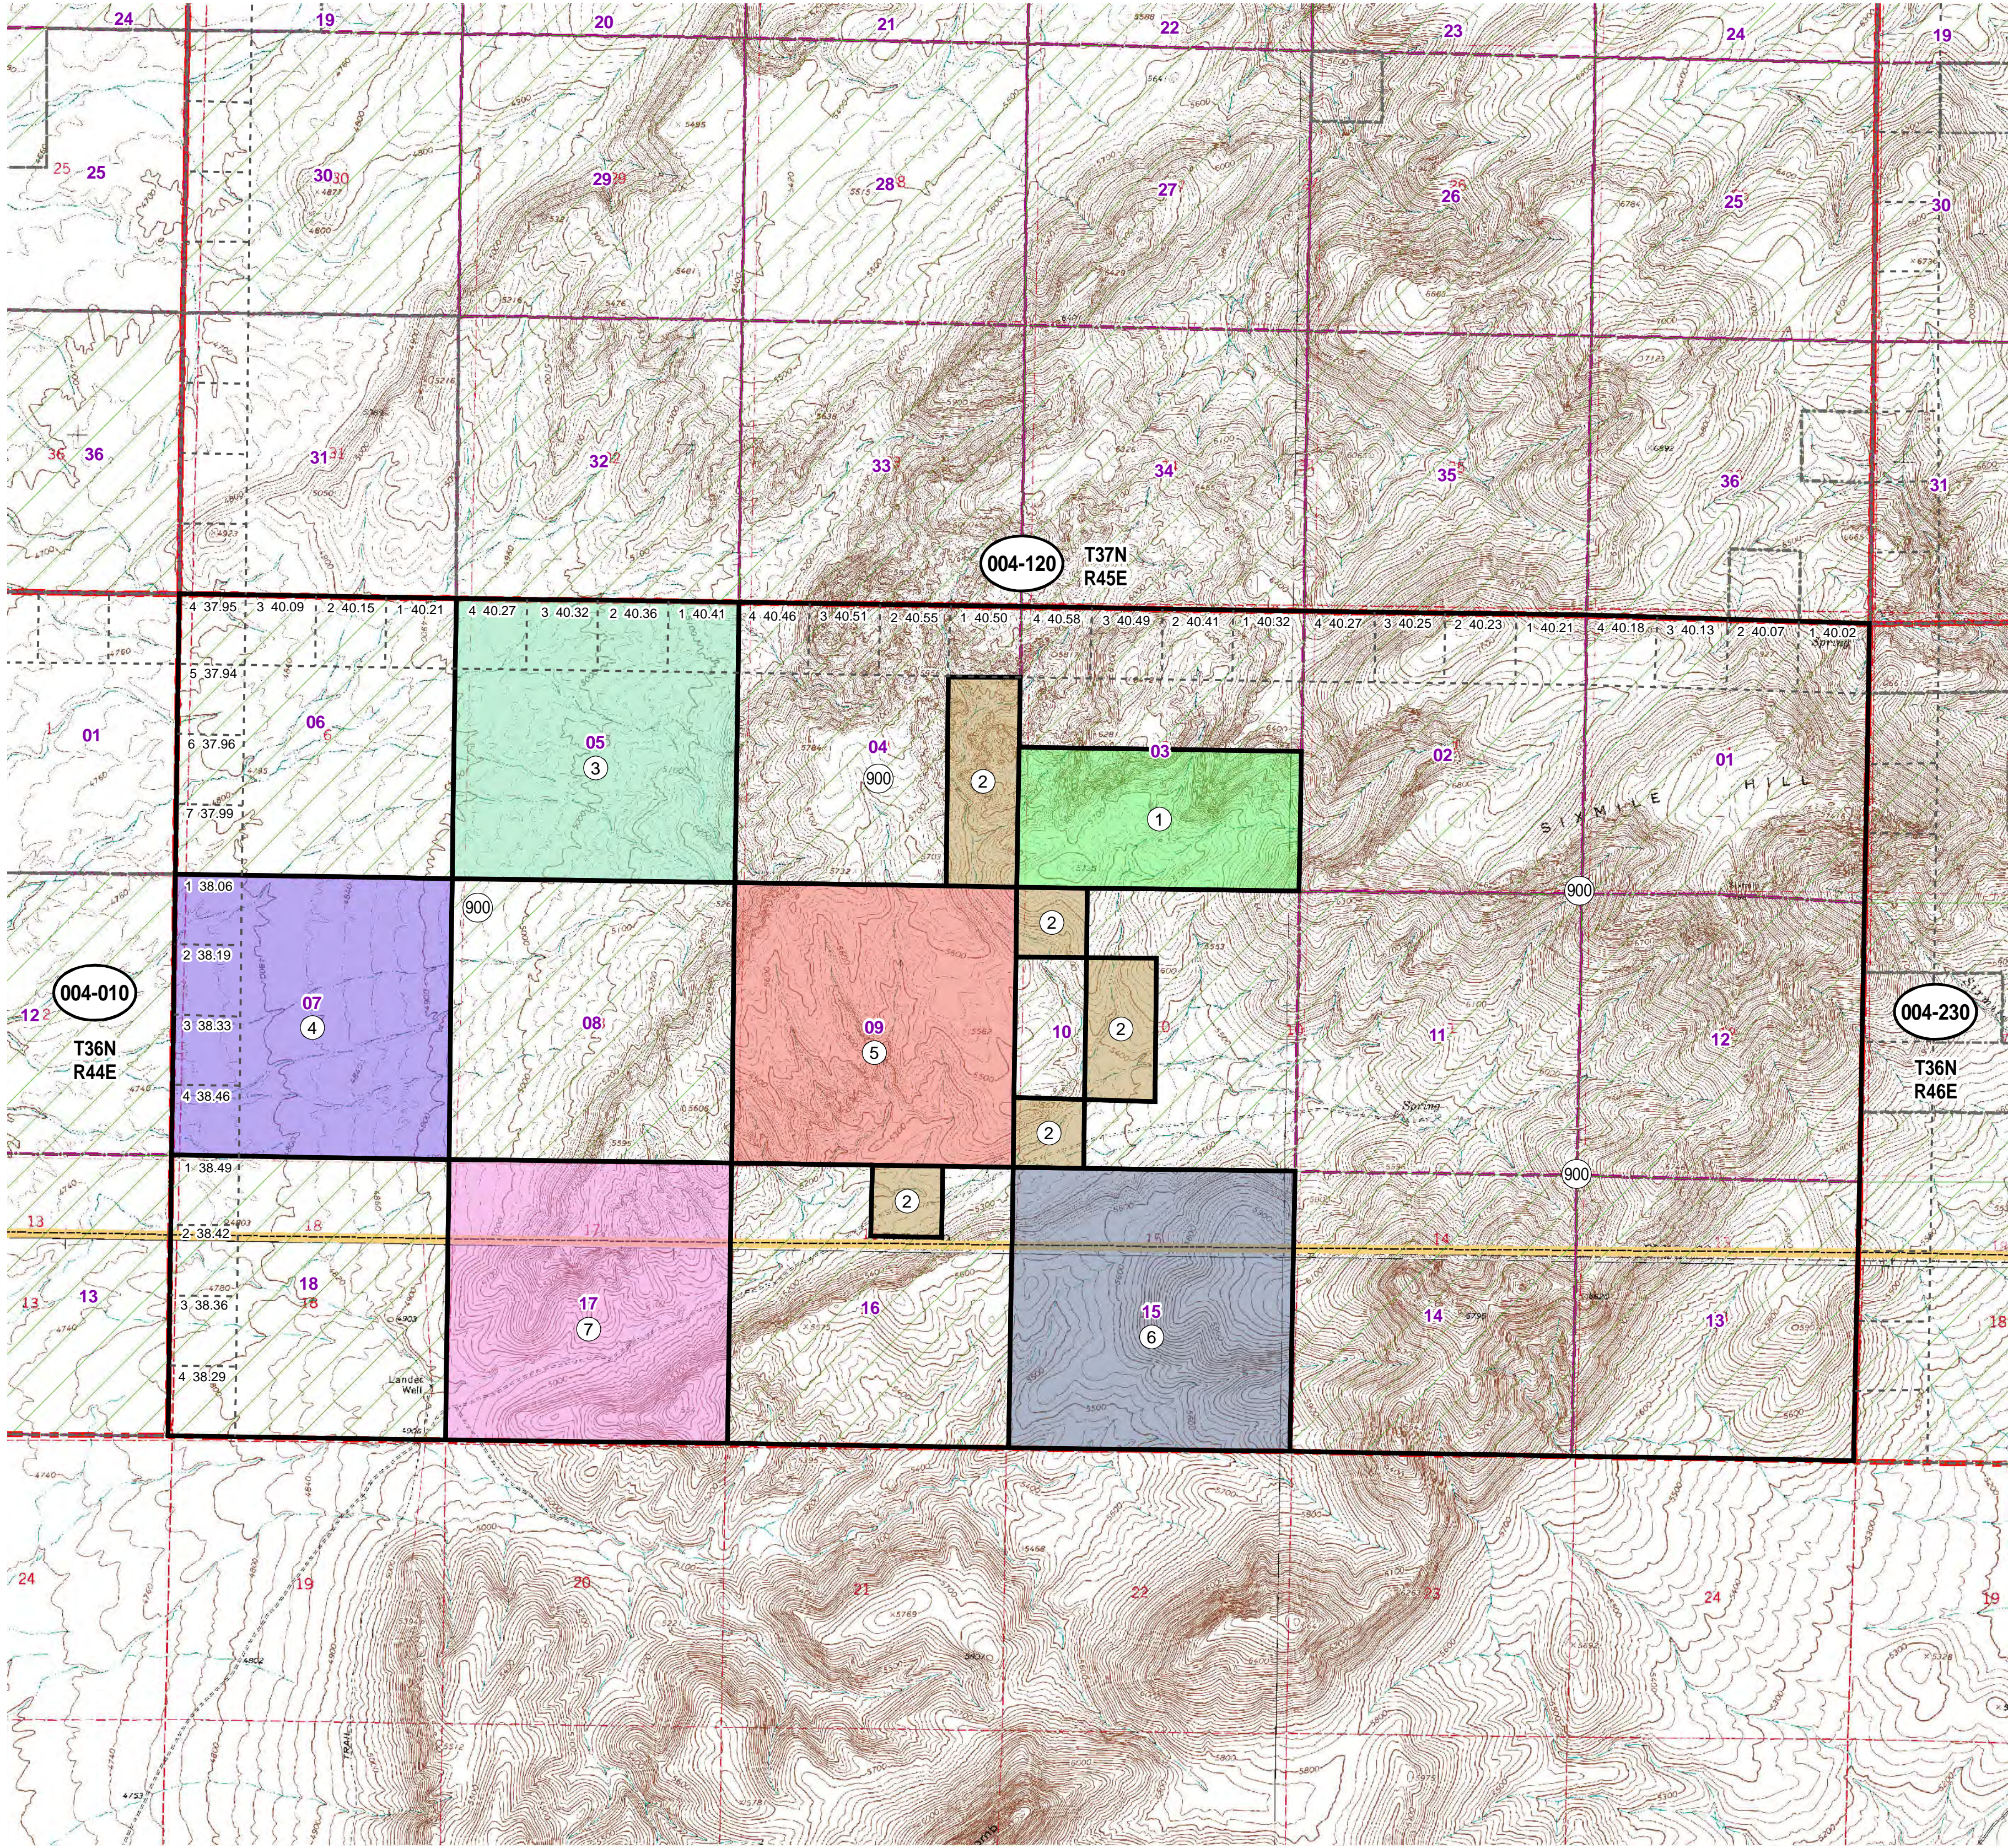

004-110
Township 36N Range 45E
of the Mount Diablo Meridian, Nevada

- Legend**
- Subject Parcel
 - Parcel
 - Public Land
 - Lot
 - Section
 - Township/Range
 - County Line

This map does NOT represent a survey. It is compiled from official records, including surveys and deeds. Recorded documents should be used for detailed legal information. Unless approved by Elko County Assessor, other uses are forbidden.

Reference Documents:

FOR ASSESSMENT USE ONLY

Background DRG was downloaded from the W. M. Keck Earth Sciences & Mining Research Information Center.
 Last Update 10/17/2011 JLS