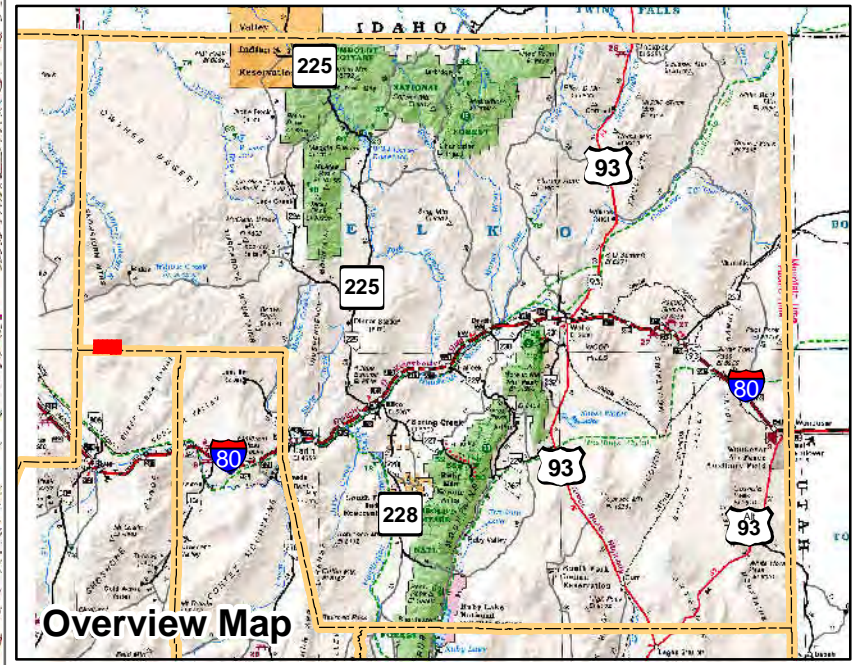

004-110
Township 36N Range 45E
of the Mount Diablo Meridian, Nevada

- Legend**
- Subject Parcel
 - Parcel
 - Public Land
 - Lot
 - Section
 - Township/Range
 - County Line

This map does NOT represent a survey. It is compiled from official records, including surveys and deeds. Recorded documents should be used for detailed legal information. Unless approved by Elko County Assessor, other uses are forbidden.