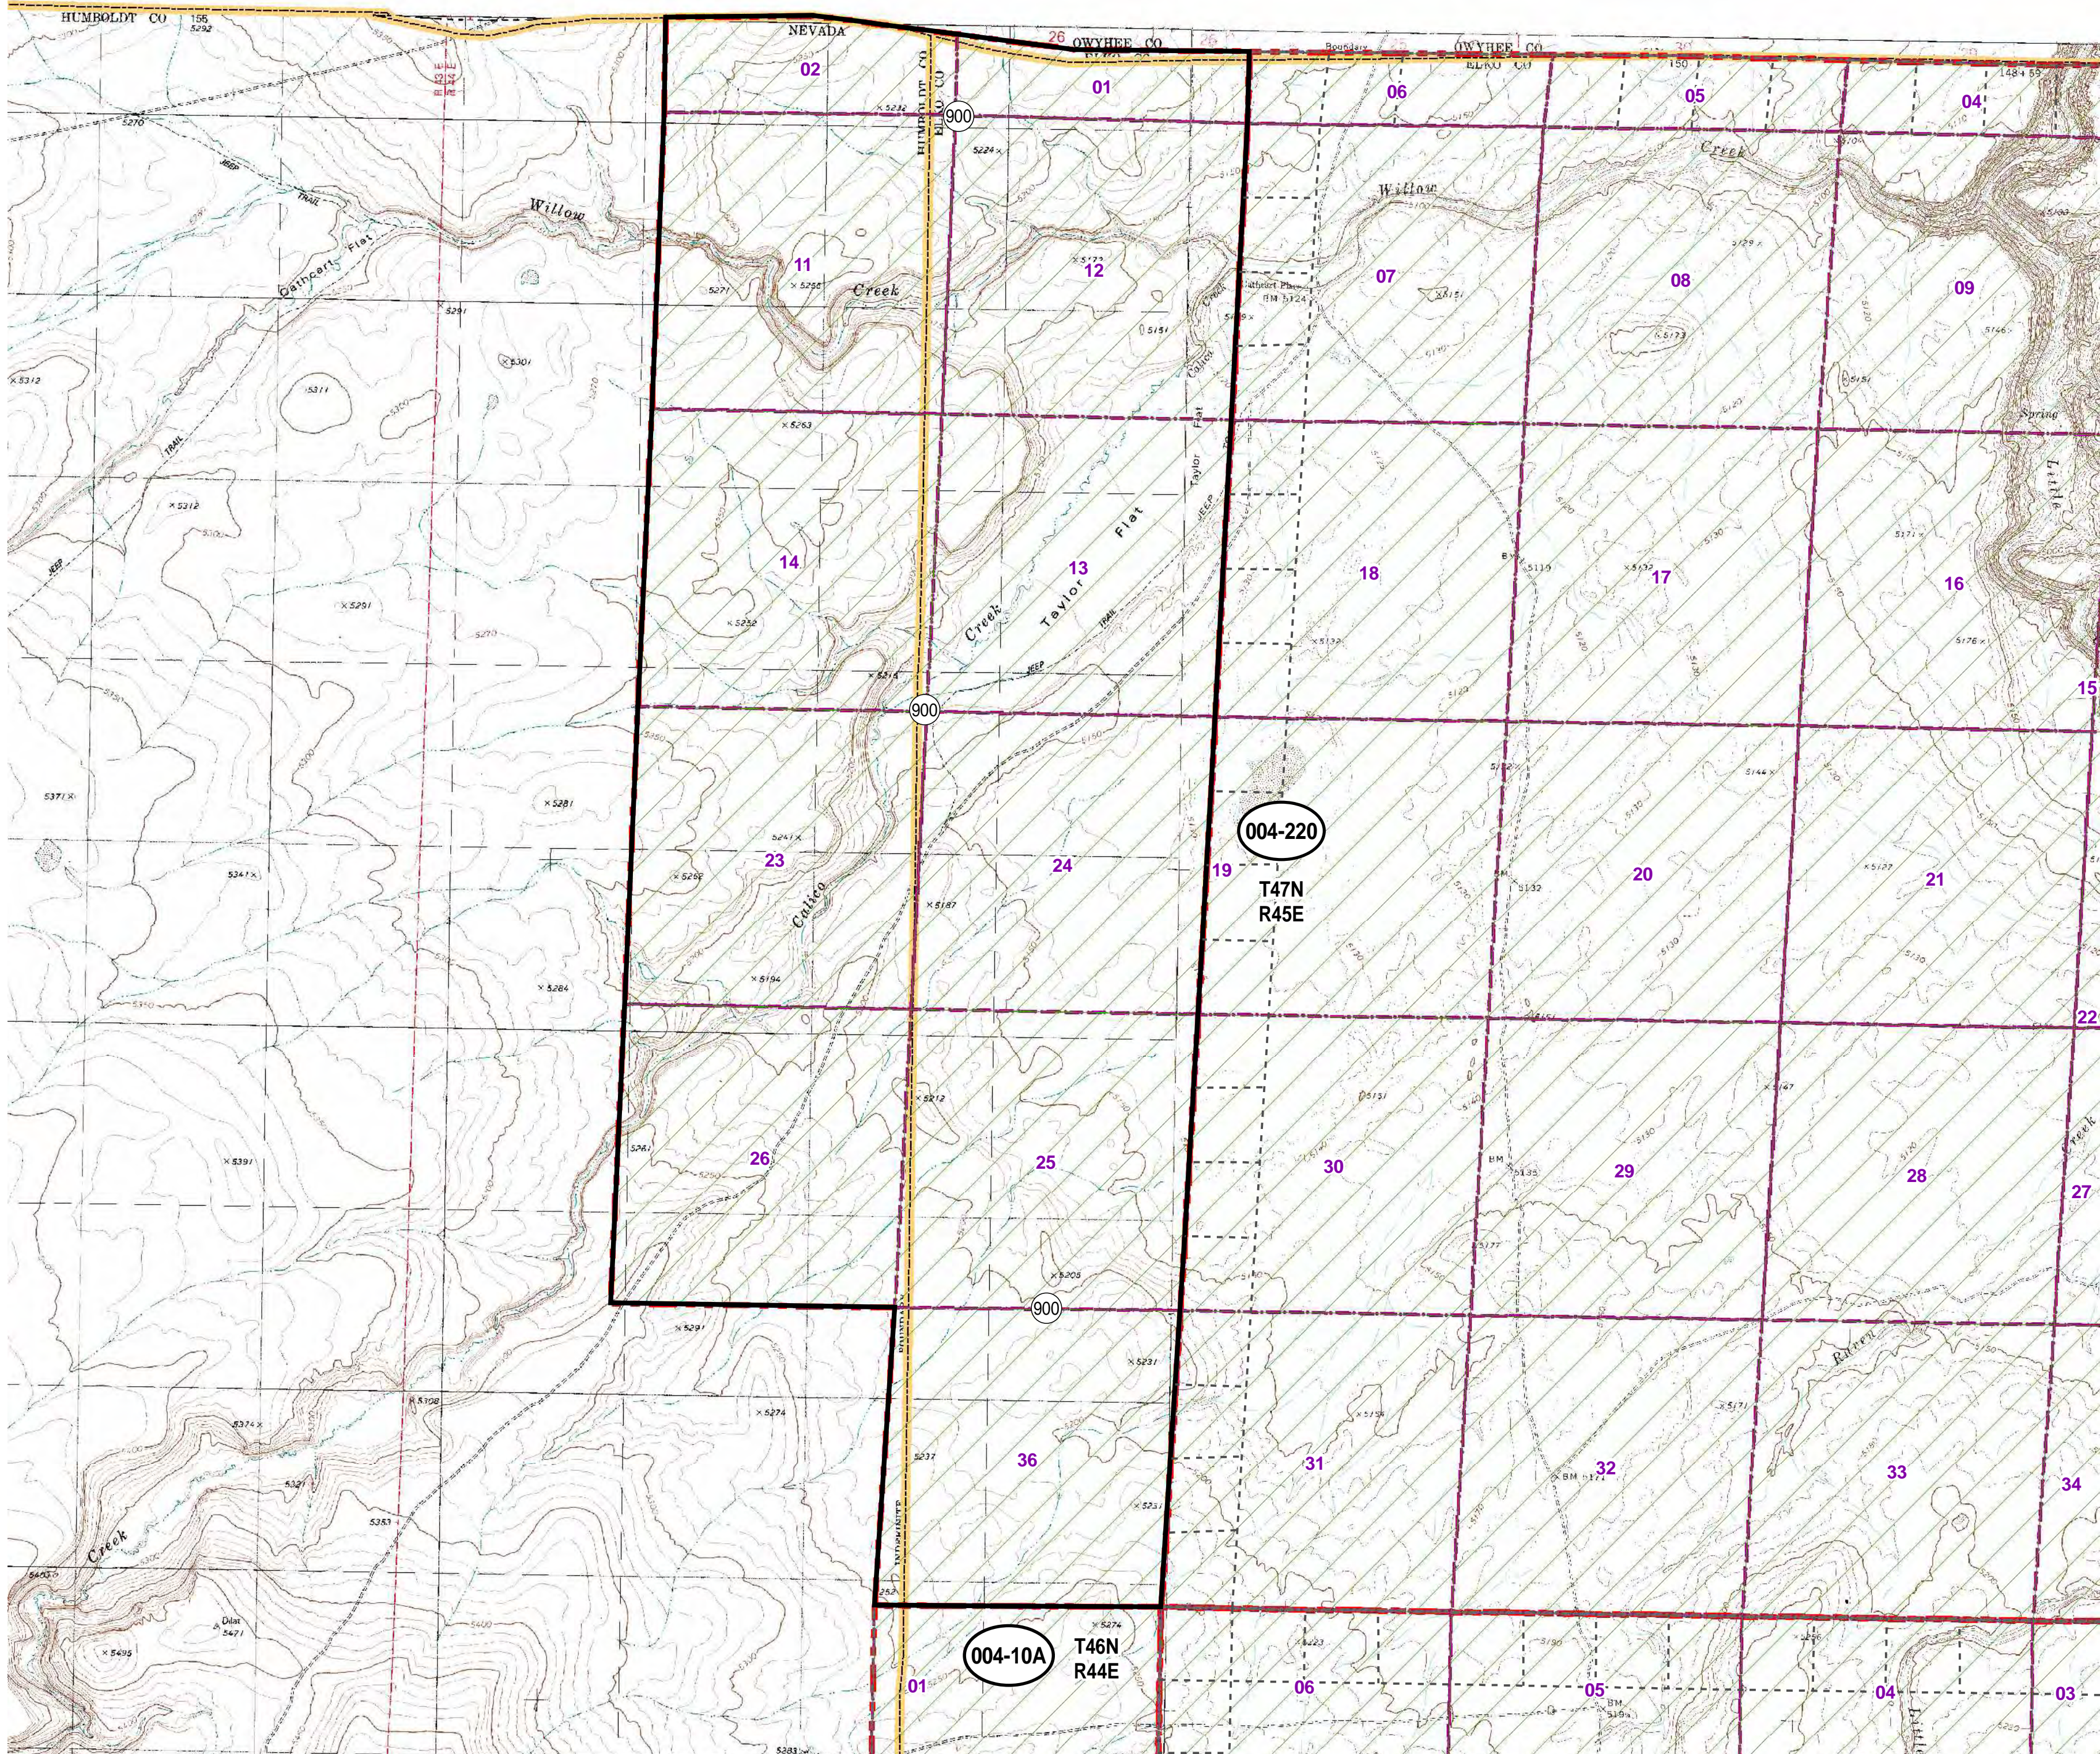

004-10B
UNSURVEYED
Township 47N Range 44E
of the Mount Diablo Meridian, Nevada

- Legend**
- Subject Parcel
 - Parcel
 - Public Land
 - Lot
 - Section
 - Township/Range
 - County Line

This map does NOT represent a survey. It is compiled from official records, including surveys and deeds. Recorded documents should be used for detailed legal information. Unless approved by Elko County Assessor, other uses are forbidden.

Reference Documents:

FOR ASSESSMENT USE ONLY

Background DRG was downloaded from the W. M. Keck Earth Sciences & Mining Research Information Center.

Last Update 10/17/2011 JLS
Product of GIS