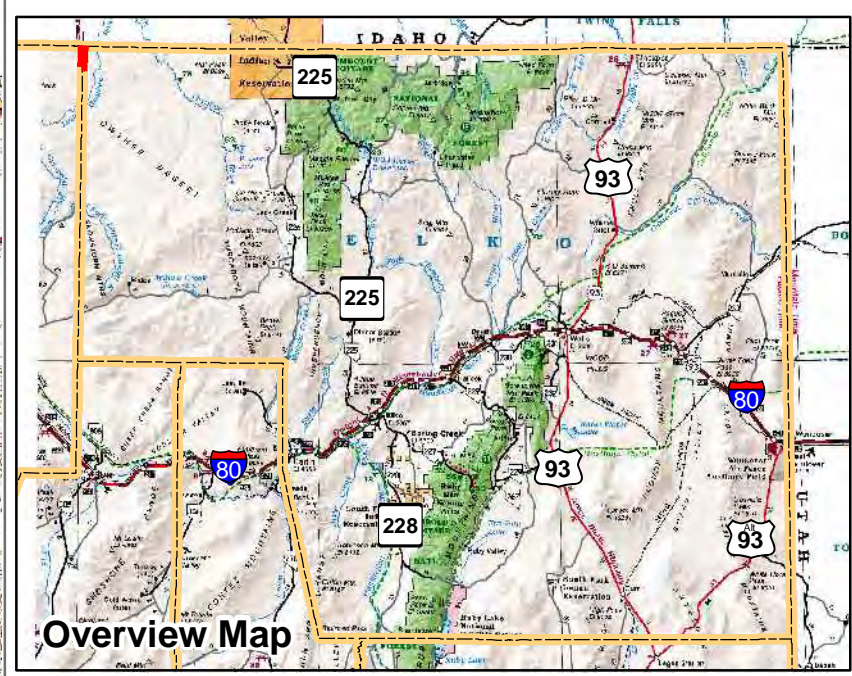

004-10B
UNSURVEYED
Township 47N Range 44E
of the Mount Diablo Meridian, Nevada

- Legend**
- Subject Parcel
 - Parcel
 - Public Land
 - Lot
 - Section
 - Township/Range
 - County Line

This map does NOT represent a survey. It is compiled from official records, including surveys and deeds. Recorded documents should be used for detailed legal information. Unless approved by Elko County Assessor, other uses are forbidden.