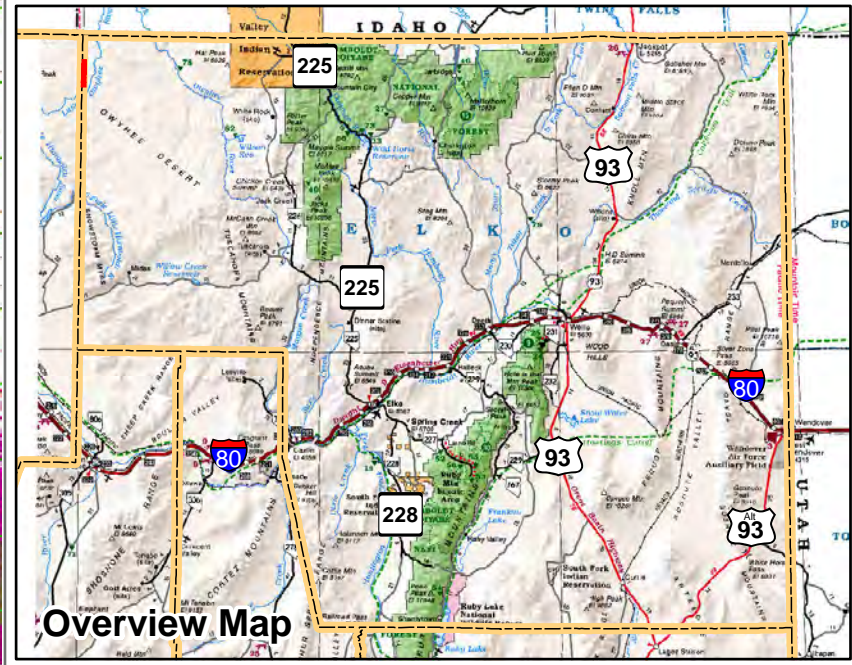

004-10A
UNSURVEYED
Township 46N Range 44E
of the Mount Diablo Meridian, Nevada

- Legend**
- Subject Parcel
 - Parcel
 - Public Land
 - Lot
 - Section
 - Township/Range
 - County Line

This map does NOT represent a survey. It is compiled from official records, including surveys and deeds. Recorded documents should be used for detailed legal information. Unless approved by Elko County Assessor, other uses are forbidden.