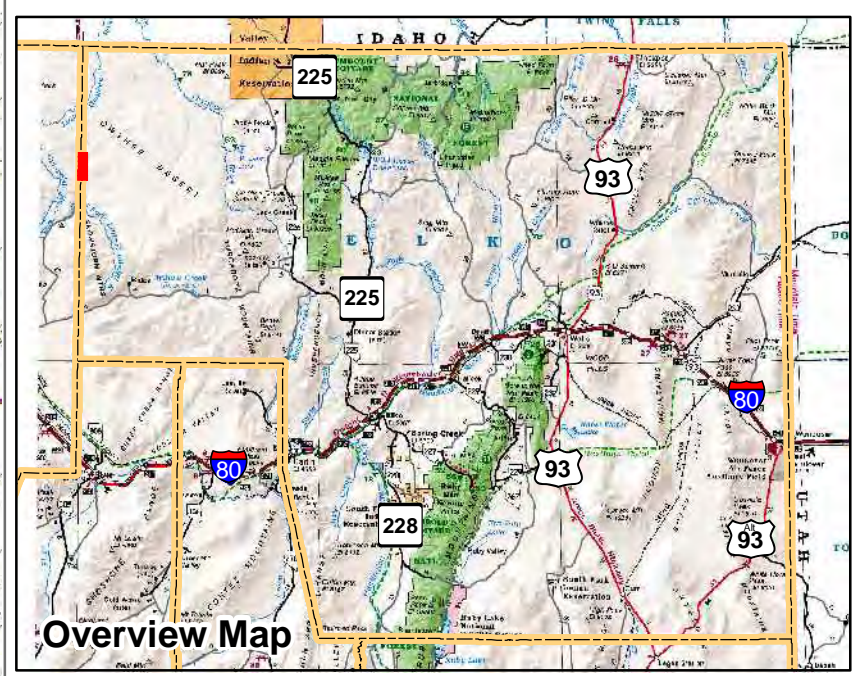

004-080
Township 43N Range 44E
of the Mount Diablo Meridian, Nevada

- Legend**
- Subject Parcel
 - Parcel
 - Public Land
 - Lot
 - Section
 - Township/Range
 - County Line

This map does NOT represent a survey. It is compiled from official records, including surveys and deeds. Recorded documents should be used for detailed legal information. Unless approved by Elko County Assessor, other uses are forbidden.