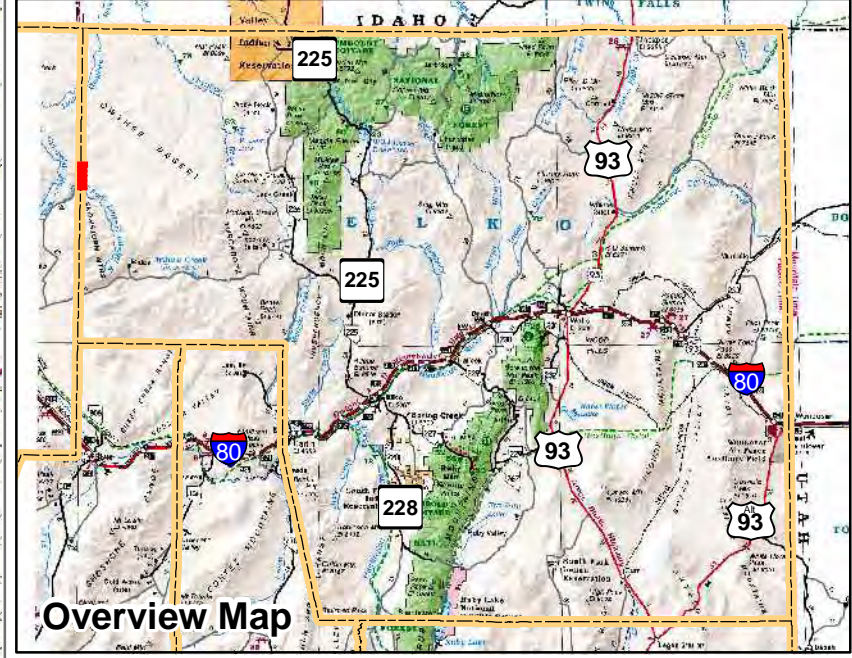

004-070
Township 42N Range 44E
of the Mount Diablo Meridian, Nevada

- Legend**
- Subject Parcel
 - Parcel
 - Public Land
 - Lot
 - Section
 - Township/Range
 - County Line

This map does NOT represent a survey. It is compiled from official records, including surveys and deeds. Recorded documents should be used for detailed legal information. Unless approved by Elko County Assessor, other uses are forbidden.