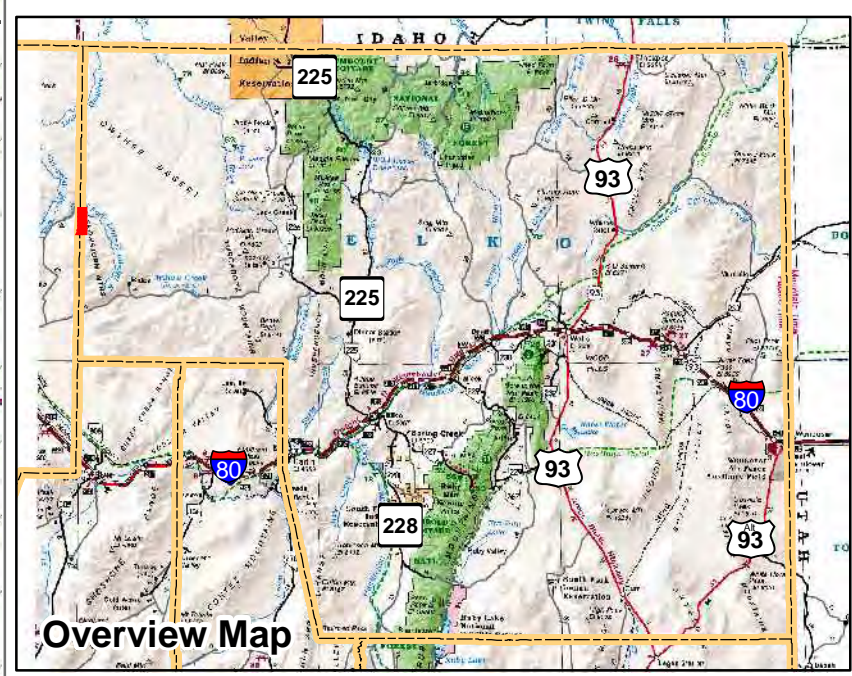

004-060
Township 41N Range 44E
of the Mount Diablo Meridian, Nevada

- Legend**
- Subject Parcel
 - Parcel
 - Public Land
 - Lot
 - Section
 - Township/Range
 - County Line

This map does NOT represent a survey. It is compiled from official records, including surveys and deeds. Recorded documents should be used for detailed legal information. Unless approved by Elko County Assessor, other uses are forbidden.