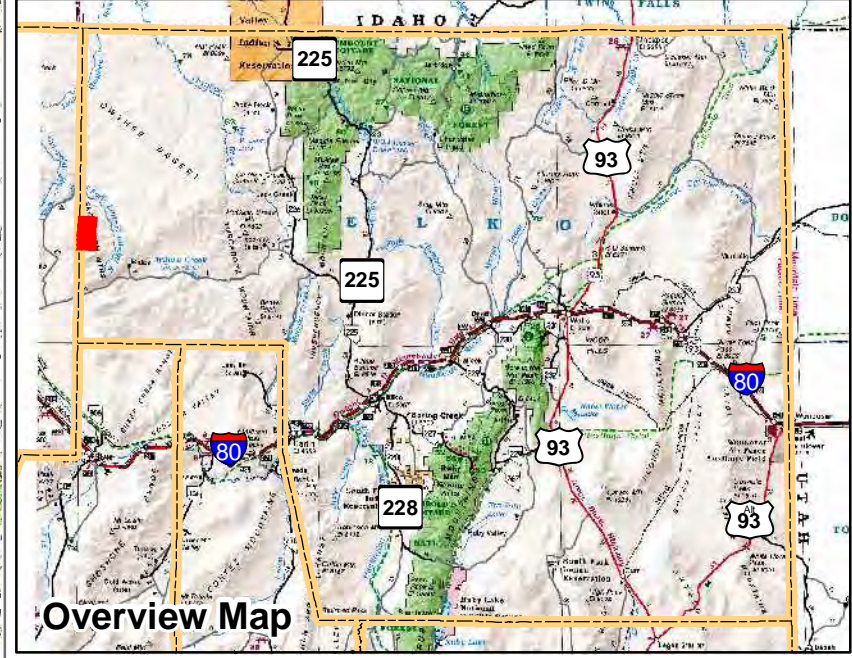

004-050
Township 40N Range 44E
of the Mount Diablo Meridian, Nevada

- Legend**
- Subject Parcel
 - Parcel
 - Public Land
 - Lot
 - Section
 - Township/Range
 - County Line

This map does NOT represent a survey. It is compiled from official records, including surveys and deeds. Recorded documents should be used for detailed legal information. Unless approved by Elko County Assessor, other uses are forbidden.