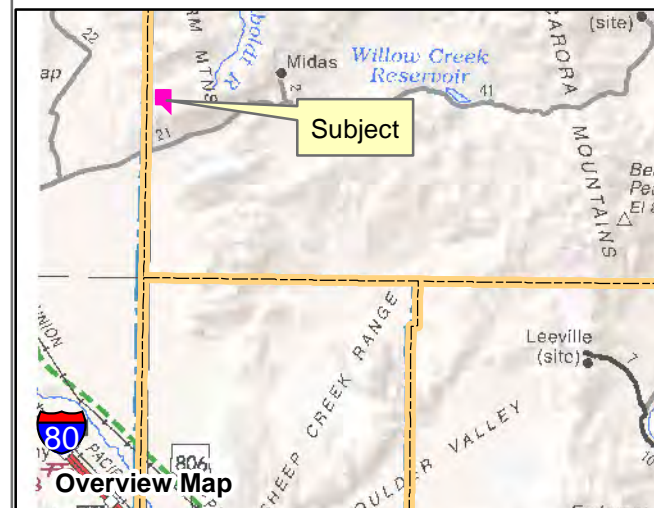

# 004-04A Special Lands

Township 39 N, Range 44 E, Section 34  
of the Mount Diablo Meridian, Nevada

- Legend**
- Subject Parcel
  - Parcel
  - Township/Range

Reference Documents:  
Map #

LATITUDE AND LONGITUDE ARE APPROXIMATE

This map does NOT represent a survey.  
It is compiled from official records, including  
surveys and deeds. Recorded documents  
should be used for detailed legal information.  
Unless approved by Elko County Assessor,  
other uses are forbidden.