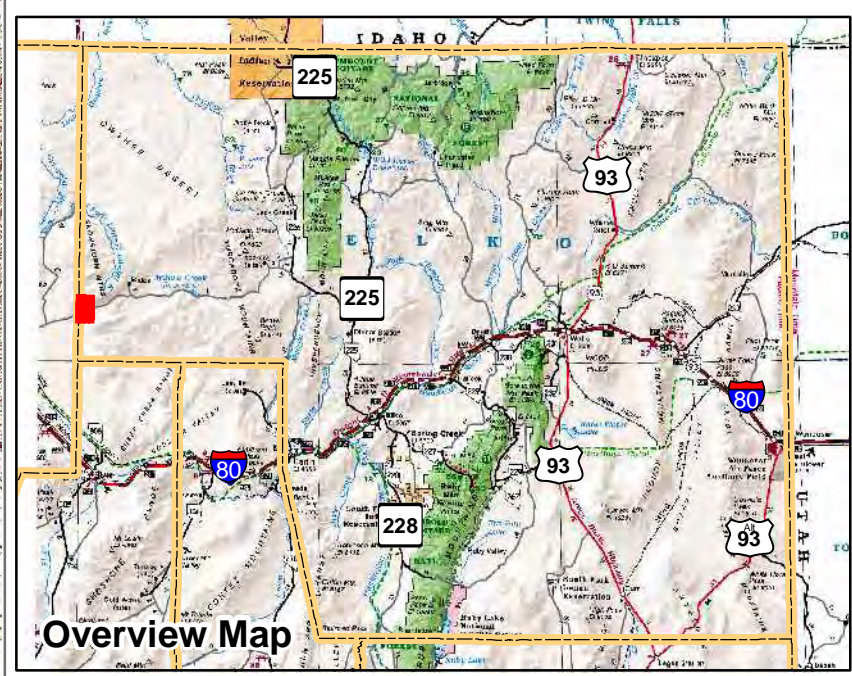

004-030
Township 38N Range 44E
of the Mount Diablo Meridian, Nevada

- Legend**
- Subject Parcel
 - Parcel
 - Public Land
 - Lot
 - Section
 - Township/Range
 - County Line

This map does NOT represent a survey. It is compiled from official records, including surveys and deeds. Recorded documents should be used for detailed legal information. Unless approved by Elko County Assessor, other uses are forbidden.