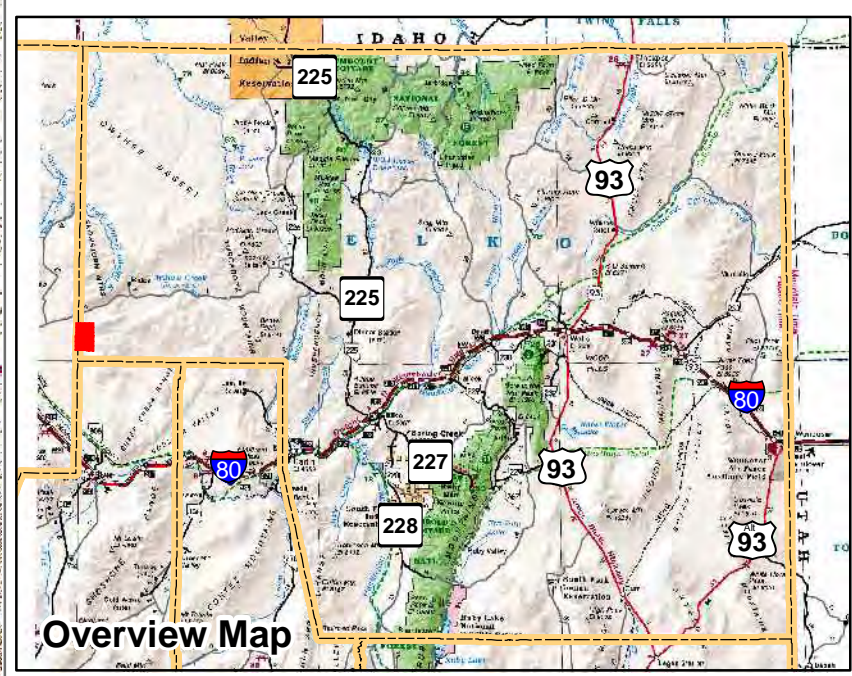

004-020
Township 37N Range 44E
of the Mount Diablo Meridian, Nevada

- Legend**
- Subject Parcel
 - Parcel
 - Public Land
 - Lot
 - Section
 - Township/Range
 - County Line

This map does NOT represent a survey. It is compiled from official records, including surveys and deeds. Recorded documents should be used for detailed legal information. Unless approved by Elko County Assessor, other uses are forbidden.