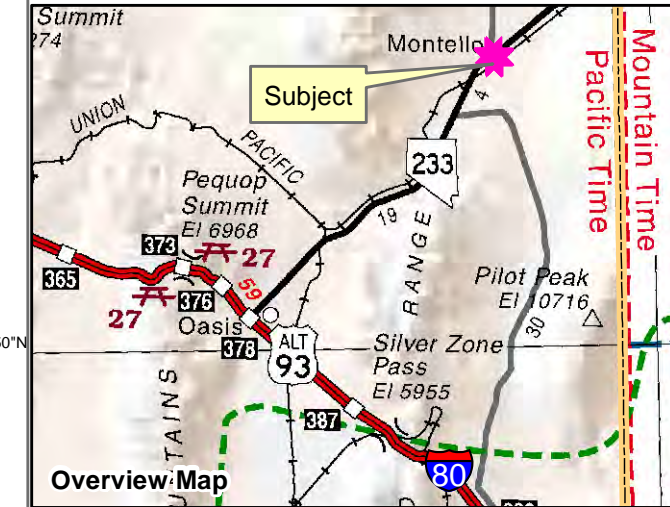

# 003-900

Page 2 of 3

Portion of

Section 17 Township 39N Range 69E  
of the Mount Diablo Meridian, Nevada

### Legend

- Subject Parcel
- Parcel
- Lot

Latitude & Longitude are Approximate

Reference Documents:  
Doc# 26830, 623808, 796578

This map does NOT represent a survey. It is compiled from official records, including surveys and deeds. Recorded documents should be used for detailed legal information. Unless approved by Elko County Assessor, other uses are forbidden.