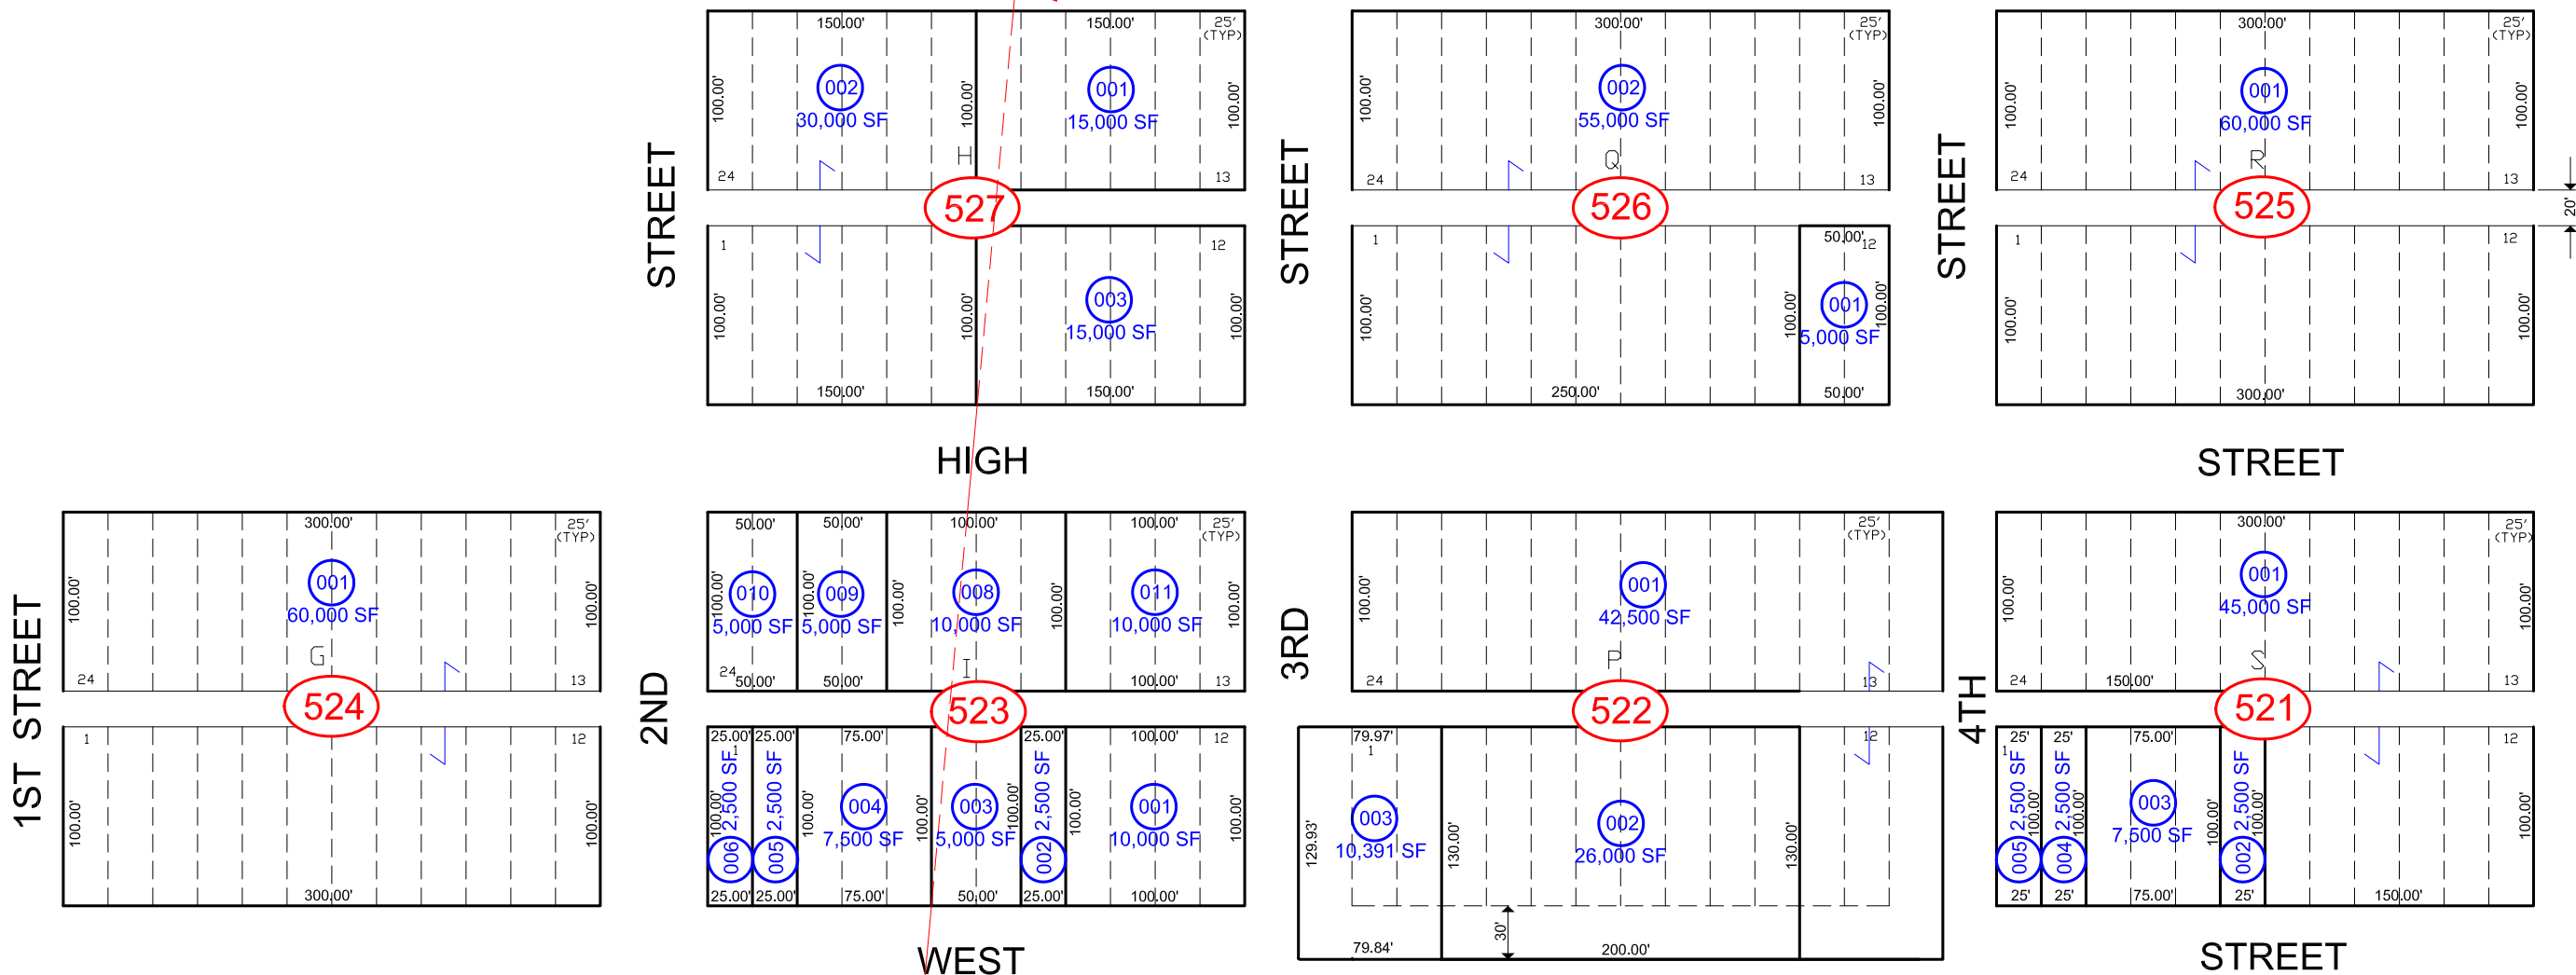

TOWN OF GOLD CIRCLE (MIDAS)
IN
PORTION OF SECTION 20, T. 39 N., R. 46 E., M.D.B. & M.

003-520

SE 1/4 NE 1/4, SEC 20
NE 1/4 SE 1/4, SEC 20

SEE
MIDAS CITY
MAP
003-500

GENERAL NOTE :
PARCEL NUMBERS ARE FOUND AS FOLLOWS :
EXAMPLE APN : 002 - 523 - 003

- 00-520 ← PAGE #
- ← USE THESE
- 523 ← BLOCK #
- 003 ← PARCEL #

SEE
MIDAS CITY
MAP
003-510

ELKO COUNTY, NEVADA

FOR ASSESSMENT USE ONLY

This map does NOT represent a survey. It is compiled from official records, including surveys and deeds. Recorded documents should be used for detailed legal information. Unless approved by Elko County Assessor, other uses are forbidden.