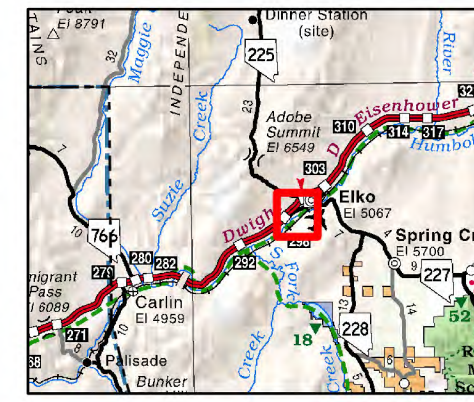

001-992  
 City of Elko  
 Portion of Section 17  
 Township 34N Range 55E  
 of the Mount Diablo Meridian, Nevada

Cambridge Estates

Legend

- Subject Parcel
- Parcel
- Easement
- Road
- City Limit

Reference Documents:  
 780905, 818176

This map does NOT represent a survey. It is compiled from official records, including surveys and deeds. Recorded documents should be used for detailed legal information. Unless approved by Elko County Assessor, other uses are forbidden.