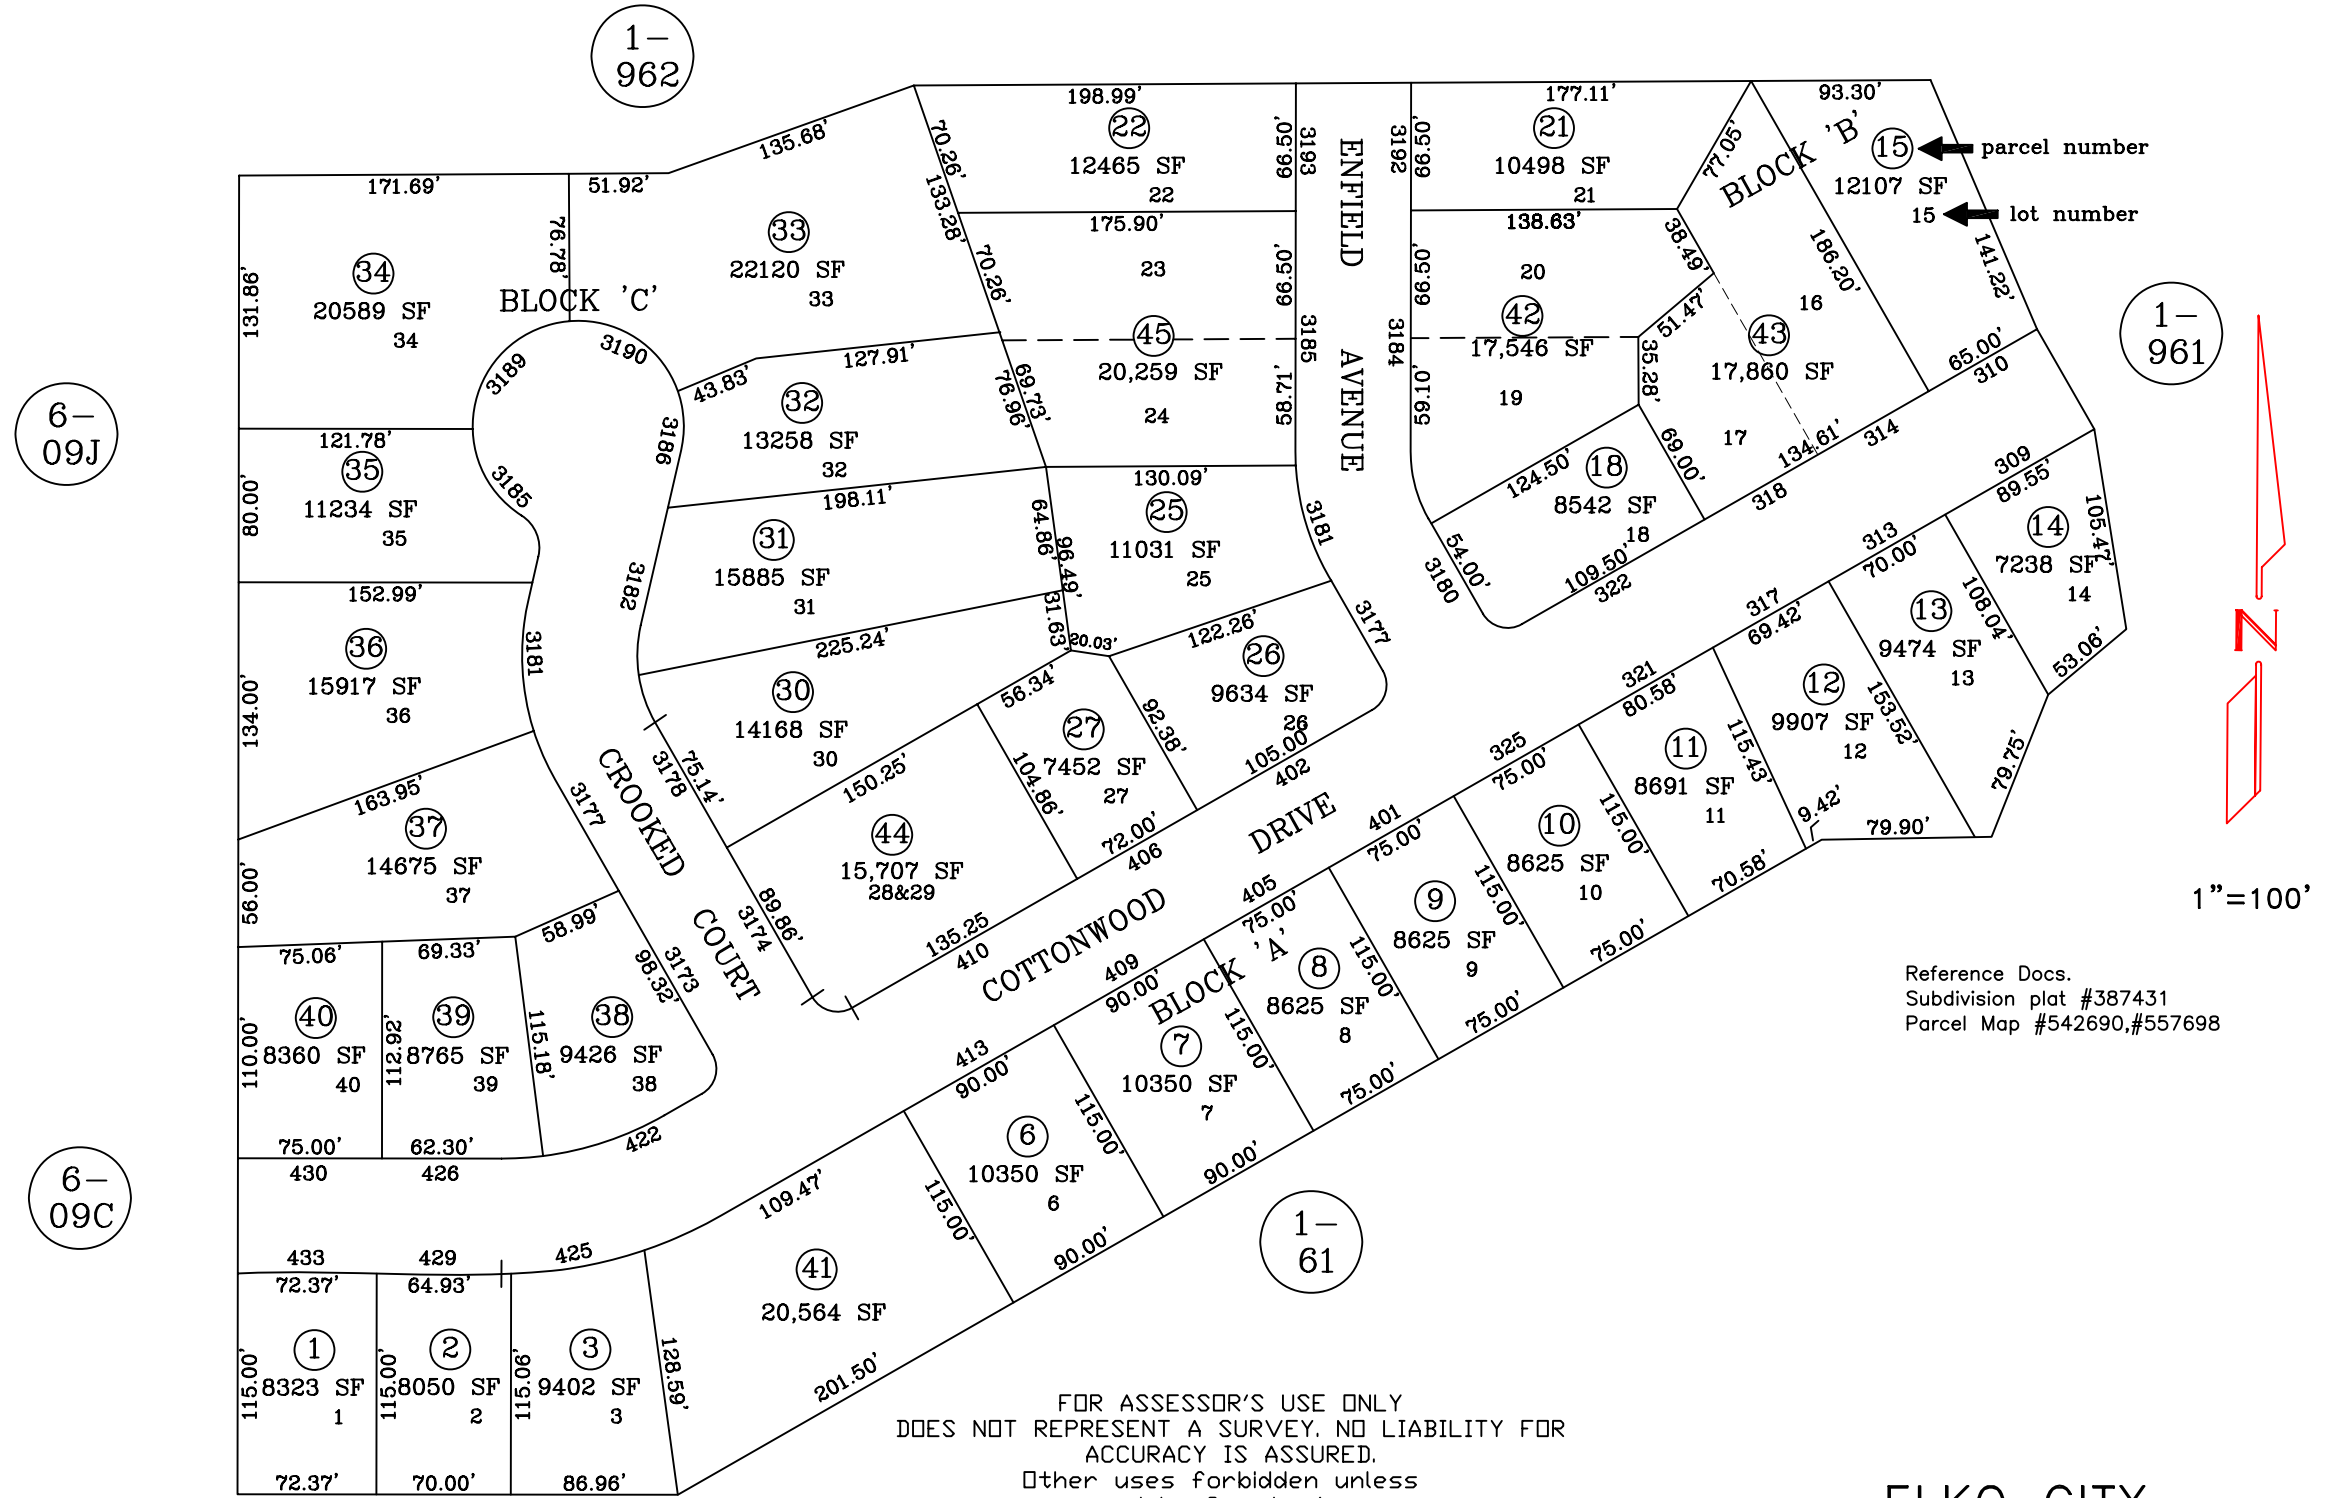

THE BLUFFS SUBDIVISION UNIT 4-PHASE 2
 Located in Sec. 9, T. 34 N., R. 55 E., M.D.B.&M.

1-963

ELKO CITY
 last revised 08/2006