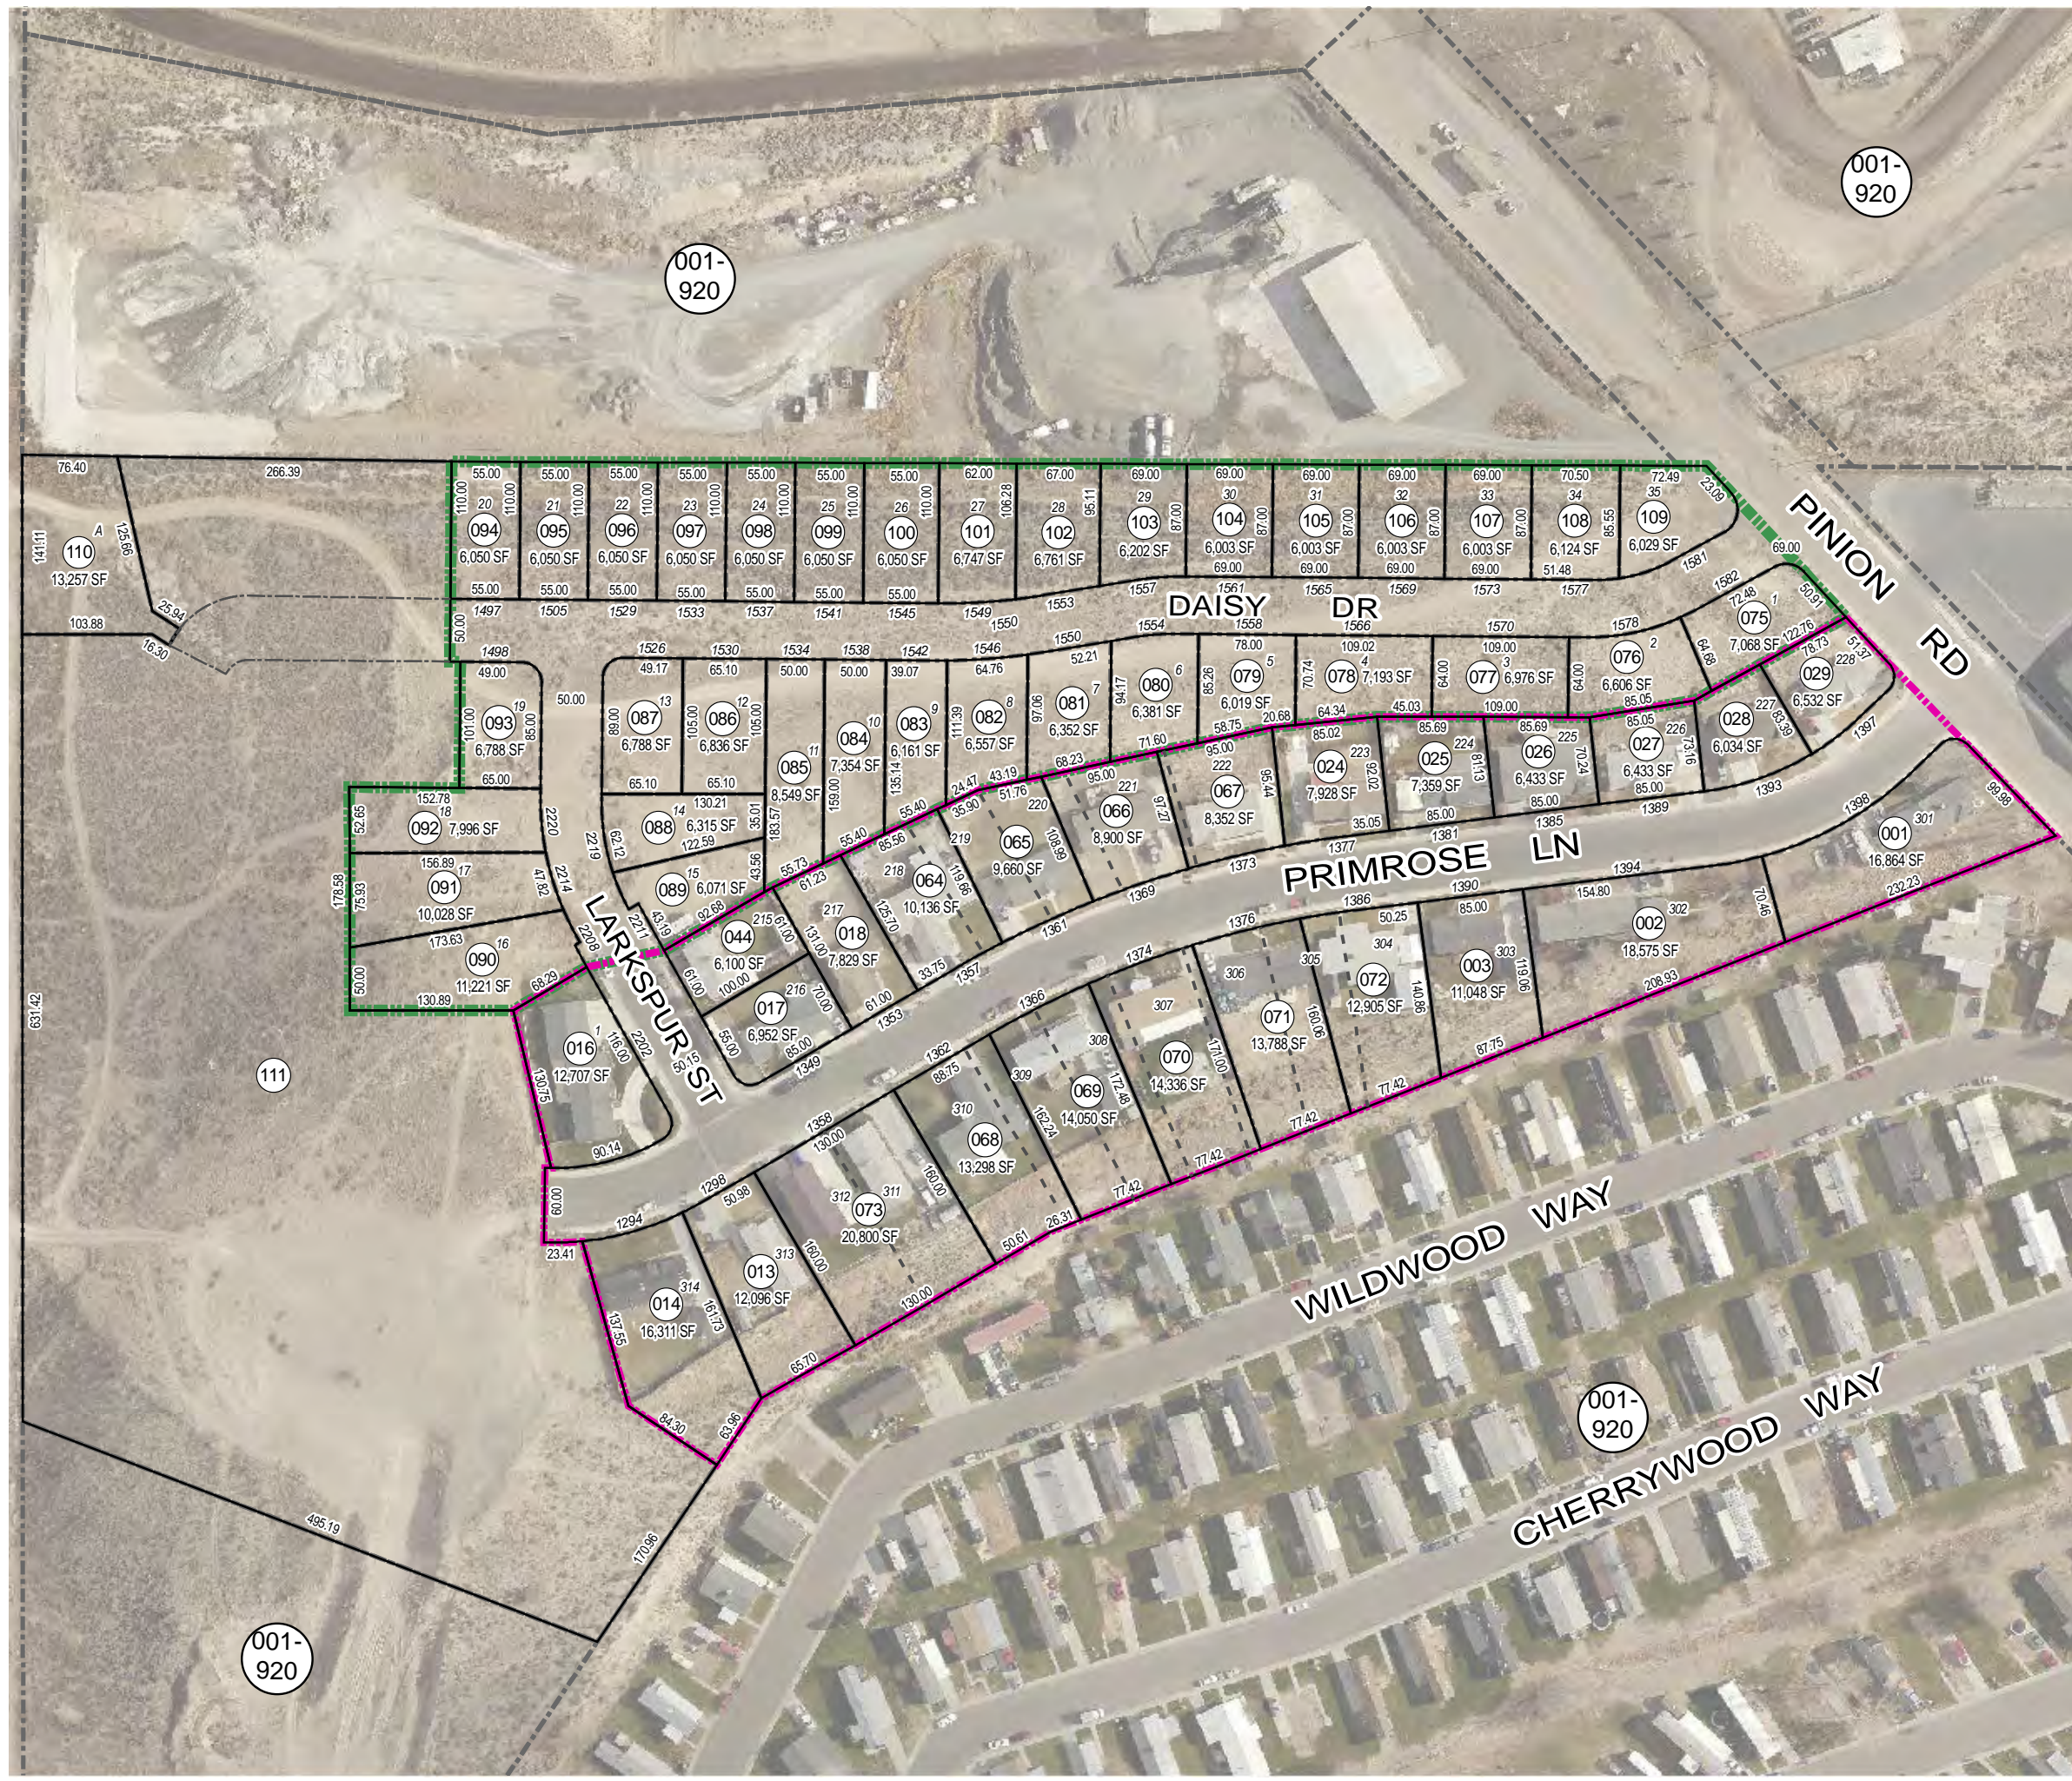

001-926 City of Elko

Cedar Estates Subdivision Units 1 & 2

Portion of Section 13 Township 34N Range 55E
of the Mount Diablo Meridian, Nevada

Legend

Subject Parcel

Parcel

Lot

Cedar Estates Subdivision

Unit #1

Unit #2

Reference Documents:
Map # 412903, 530117, 547804, 691815

This map does NOT represent a survey.
It is compiled from official records, including
surveys and deeds. Recorded documents
should be used for detailed legal information.
Unless approved by Elko County Assessor,
other uses are forbidden.

FOR ASSESSMENT USE ONLY

Background image - 2012 Pictometry Flyover
Product of GIS
Last Update 11/04/2014 JLS