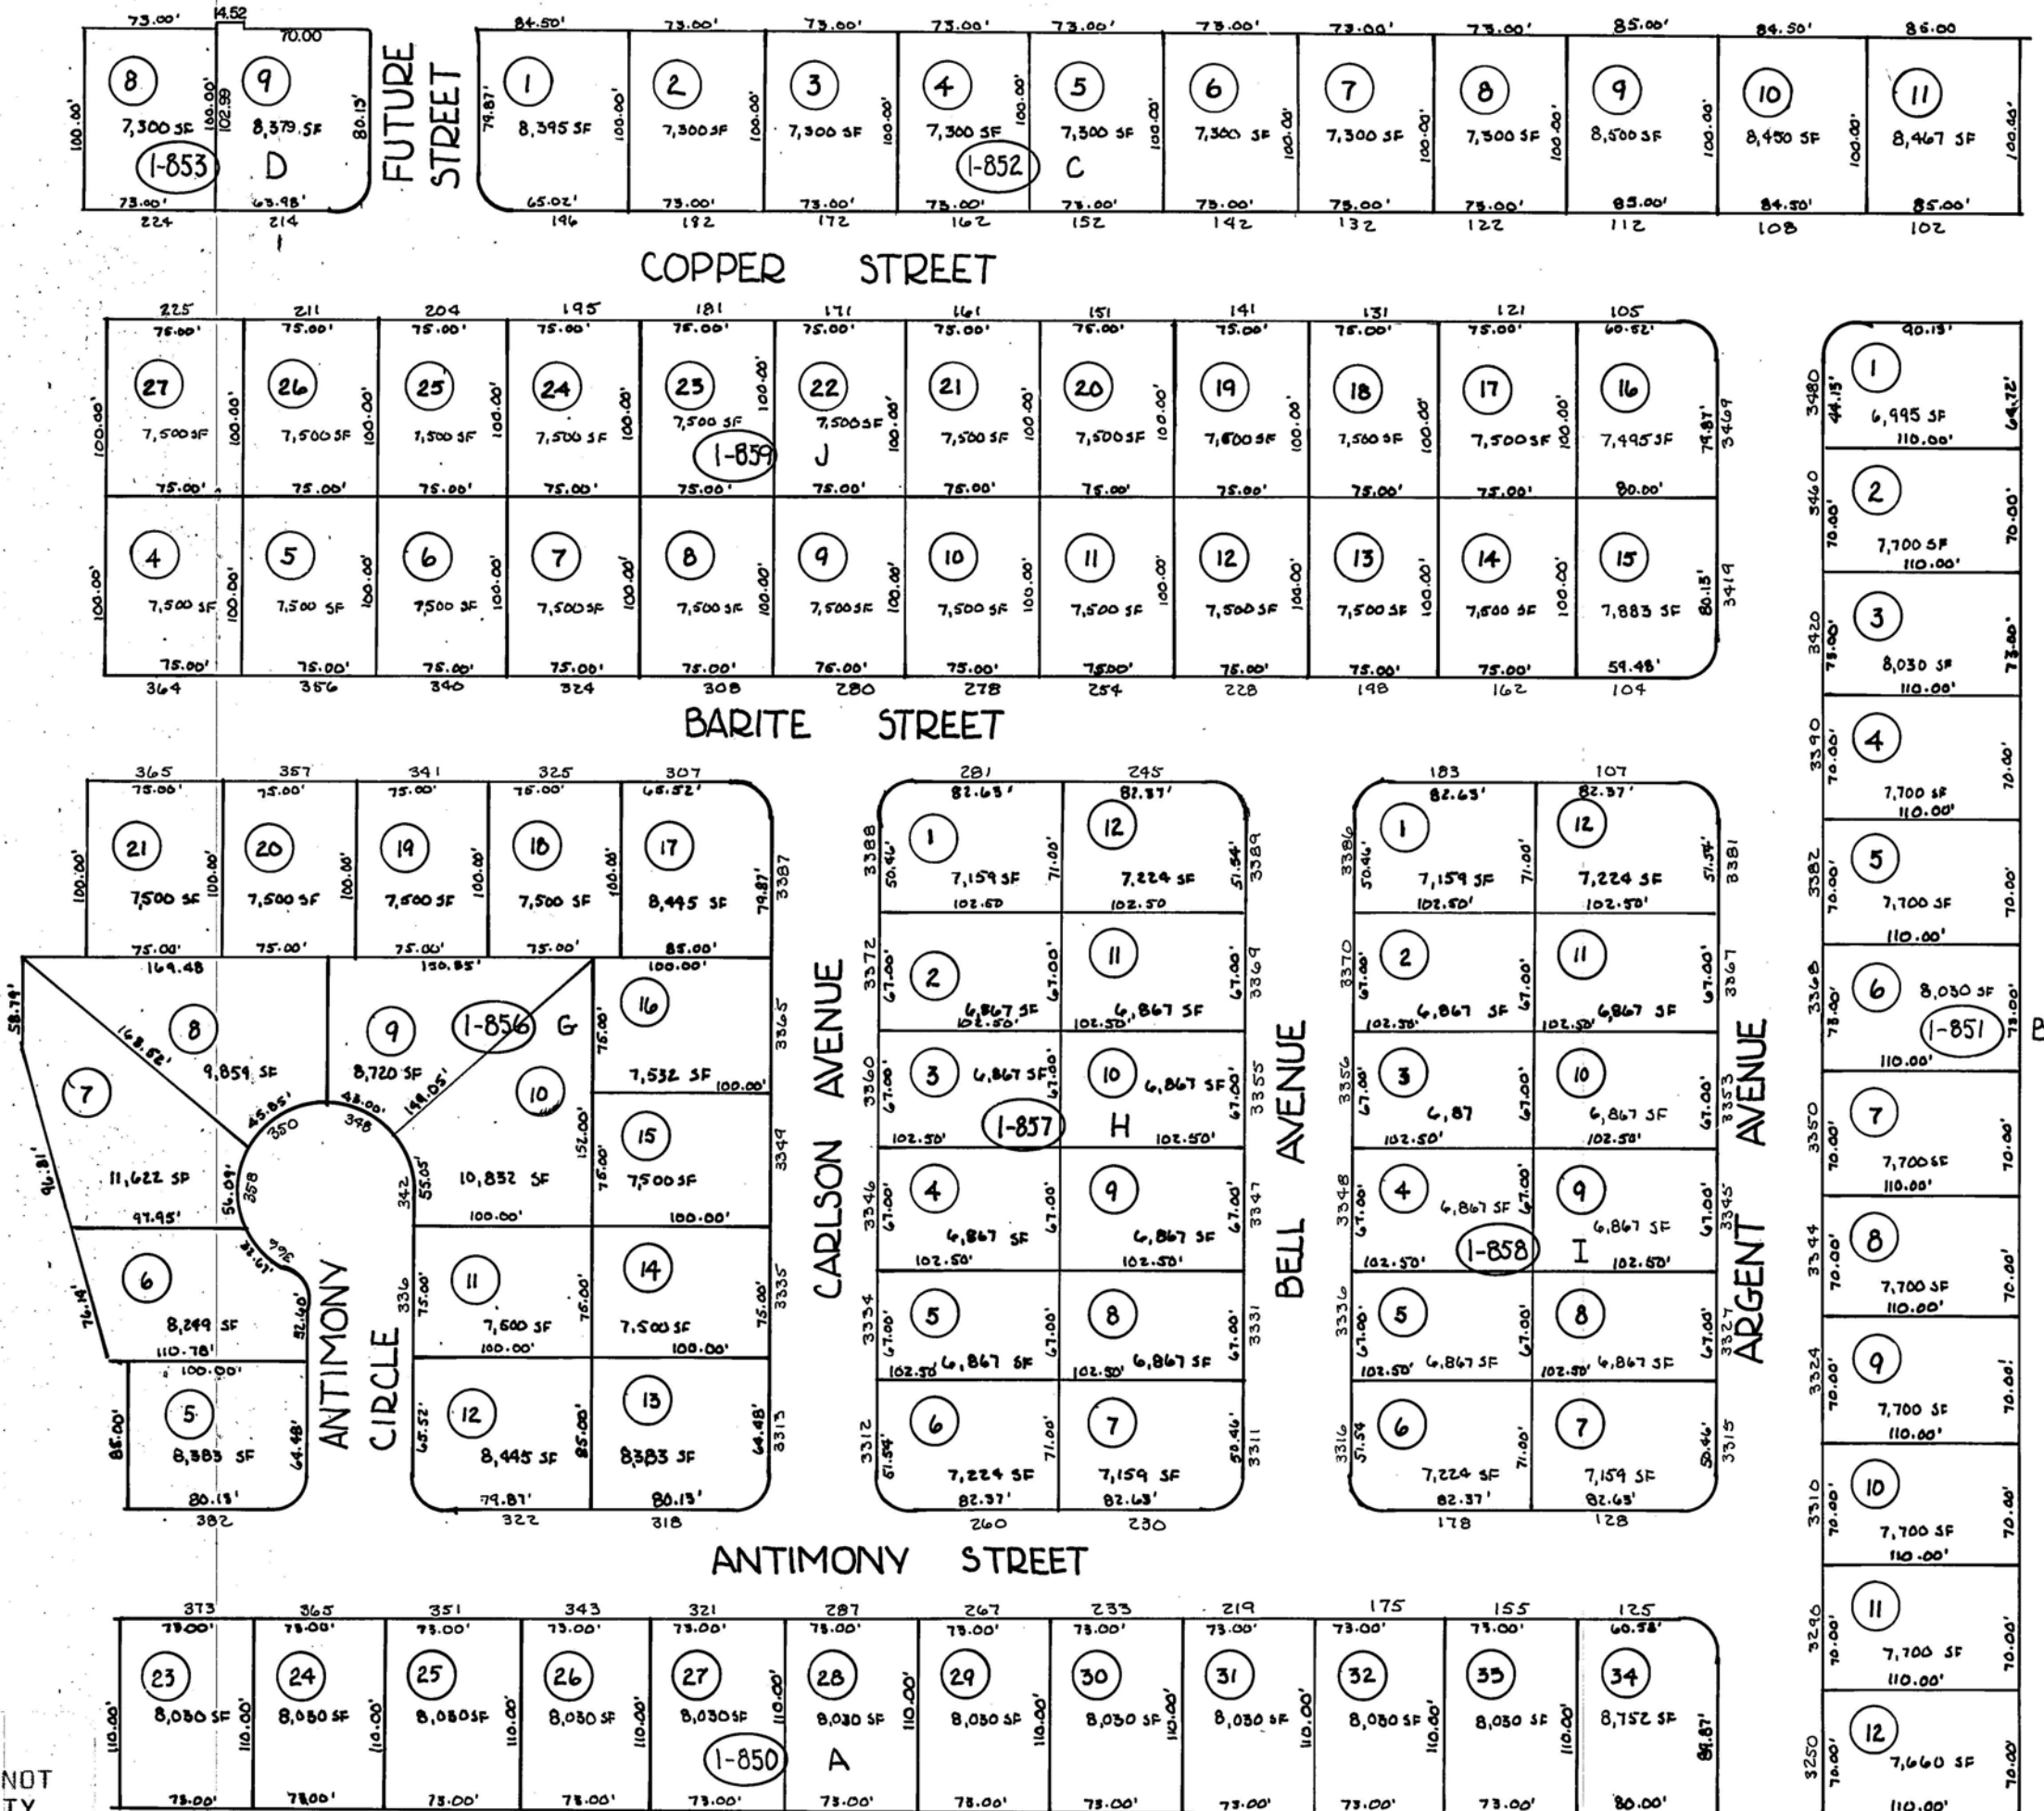

AUROUS ESTATES

1-851

AUROUS ESTATES

POSTED BY	DATE
M. BAER	10/80
7/16 LS-	

FOR ASSESSMENT USE ONLY, DOES NOT REPRESENT A SURVEY, NO LIABILITY FOR ACCURACY IS ASSUMED. OTHER USES FORBIDDEN UNLESS APPROVED BY ELKO COUNTY ASSESSOR.