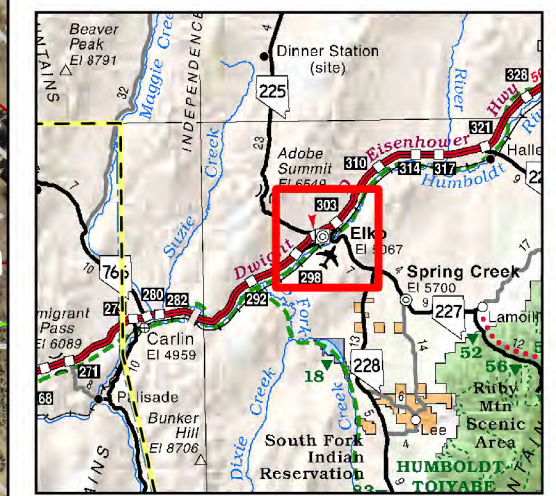

001-720 City of Elko

Township 34N Range 55E
of the Mount Diablo Meridian, Nevada

Legend

- Subject Parcel
- Parcel
- Road
- Subdivision

Reference Documents:
Map# 82916, 118517, 168951, 198963,
332868, 655881, 816381, 830000

This map does NOT represent a survey.
It is compiled from official records, including
surveys and deeds. Recorded documents
should be used for detailed legal information.
Unless approved by Elko County Assessor, other
uses are forbidden.