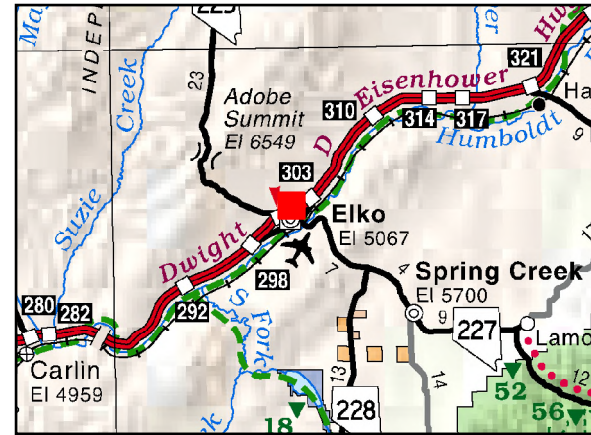

001-577  
 CITY OF ELKO  
 BERGERON VILLAGE PHASE 1 & 2  
 Section 2, T34N R65E  
 of the Mount Diablo Meridian, Nevada

Legend

- Parcel
- Road
- Public Land
- Section
- Township Range

Reference Documents:  
 841242, 846012, 853072, 861207, 866017

This map does NOT represent a survey.  
 It is compiled from official records, including  
 surveys and deeds. Recorded documents  
 should be used for detailed legal information.  
 Unless approved by Elko County Assessor, other  
 uses are forbidden.