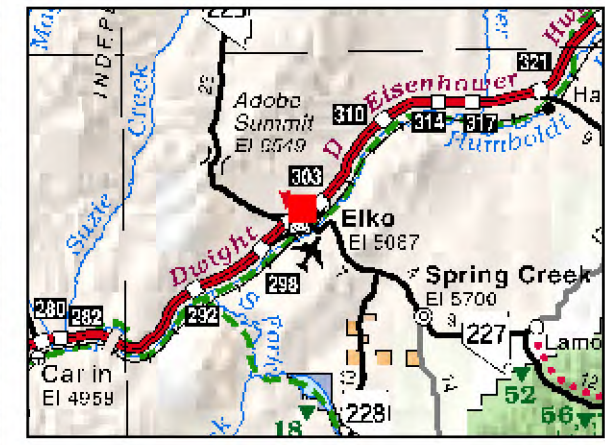

001-577
CITY OF ELKO

BERGERON VILLAGE PHASE 1
Section 2, T34N R65E
of the Mount Diablo Meridian, Nevada

Legend

- Subject Parcel
- Parcel
- Road
- Subdivision

Reference Documents:
841242

This map does NOT represent a survey.
It is compiled from official records, including
surveys and deeds. Recorded documents
should be used for detailed legal information.
Unless approved by Elko County Assessor, other
uses are forbidden.