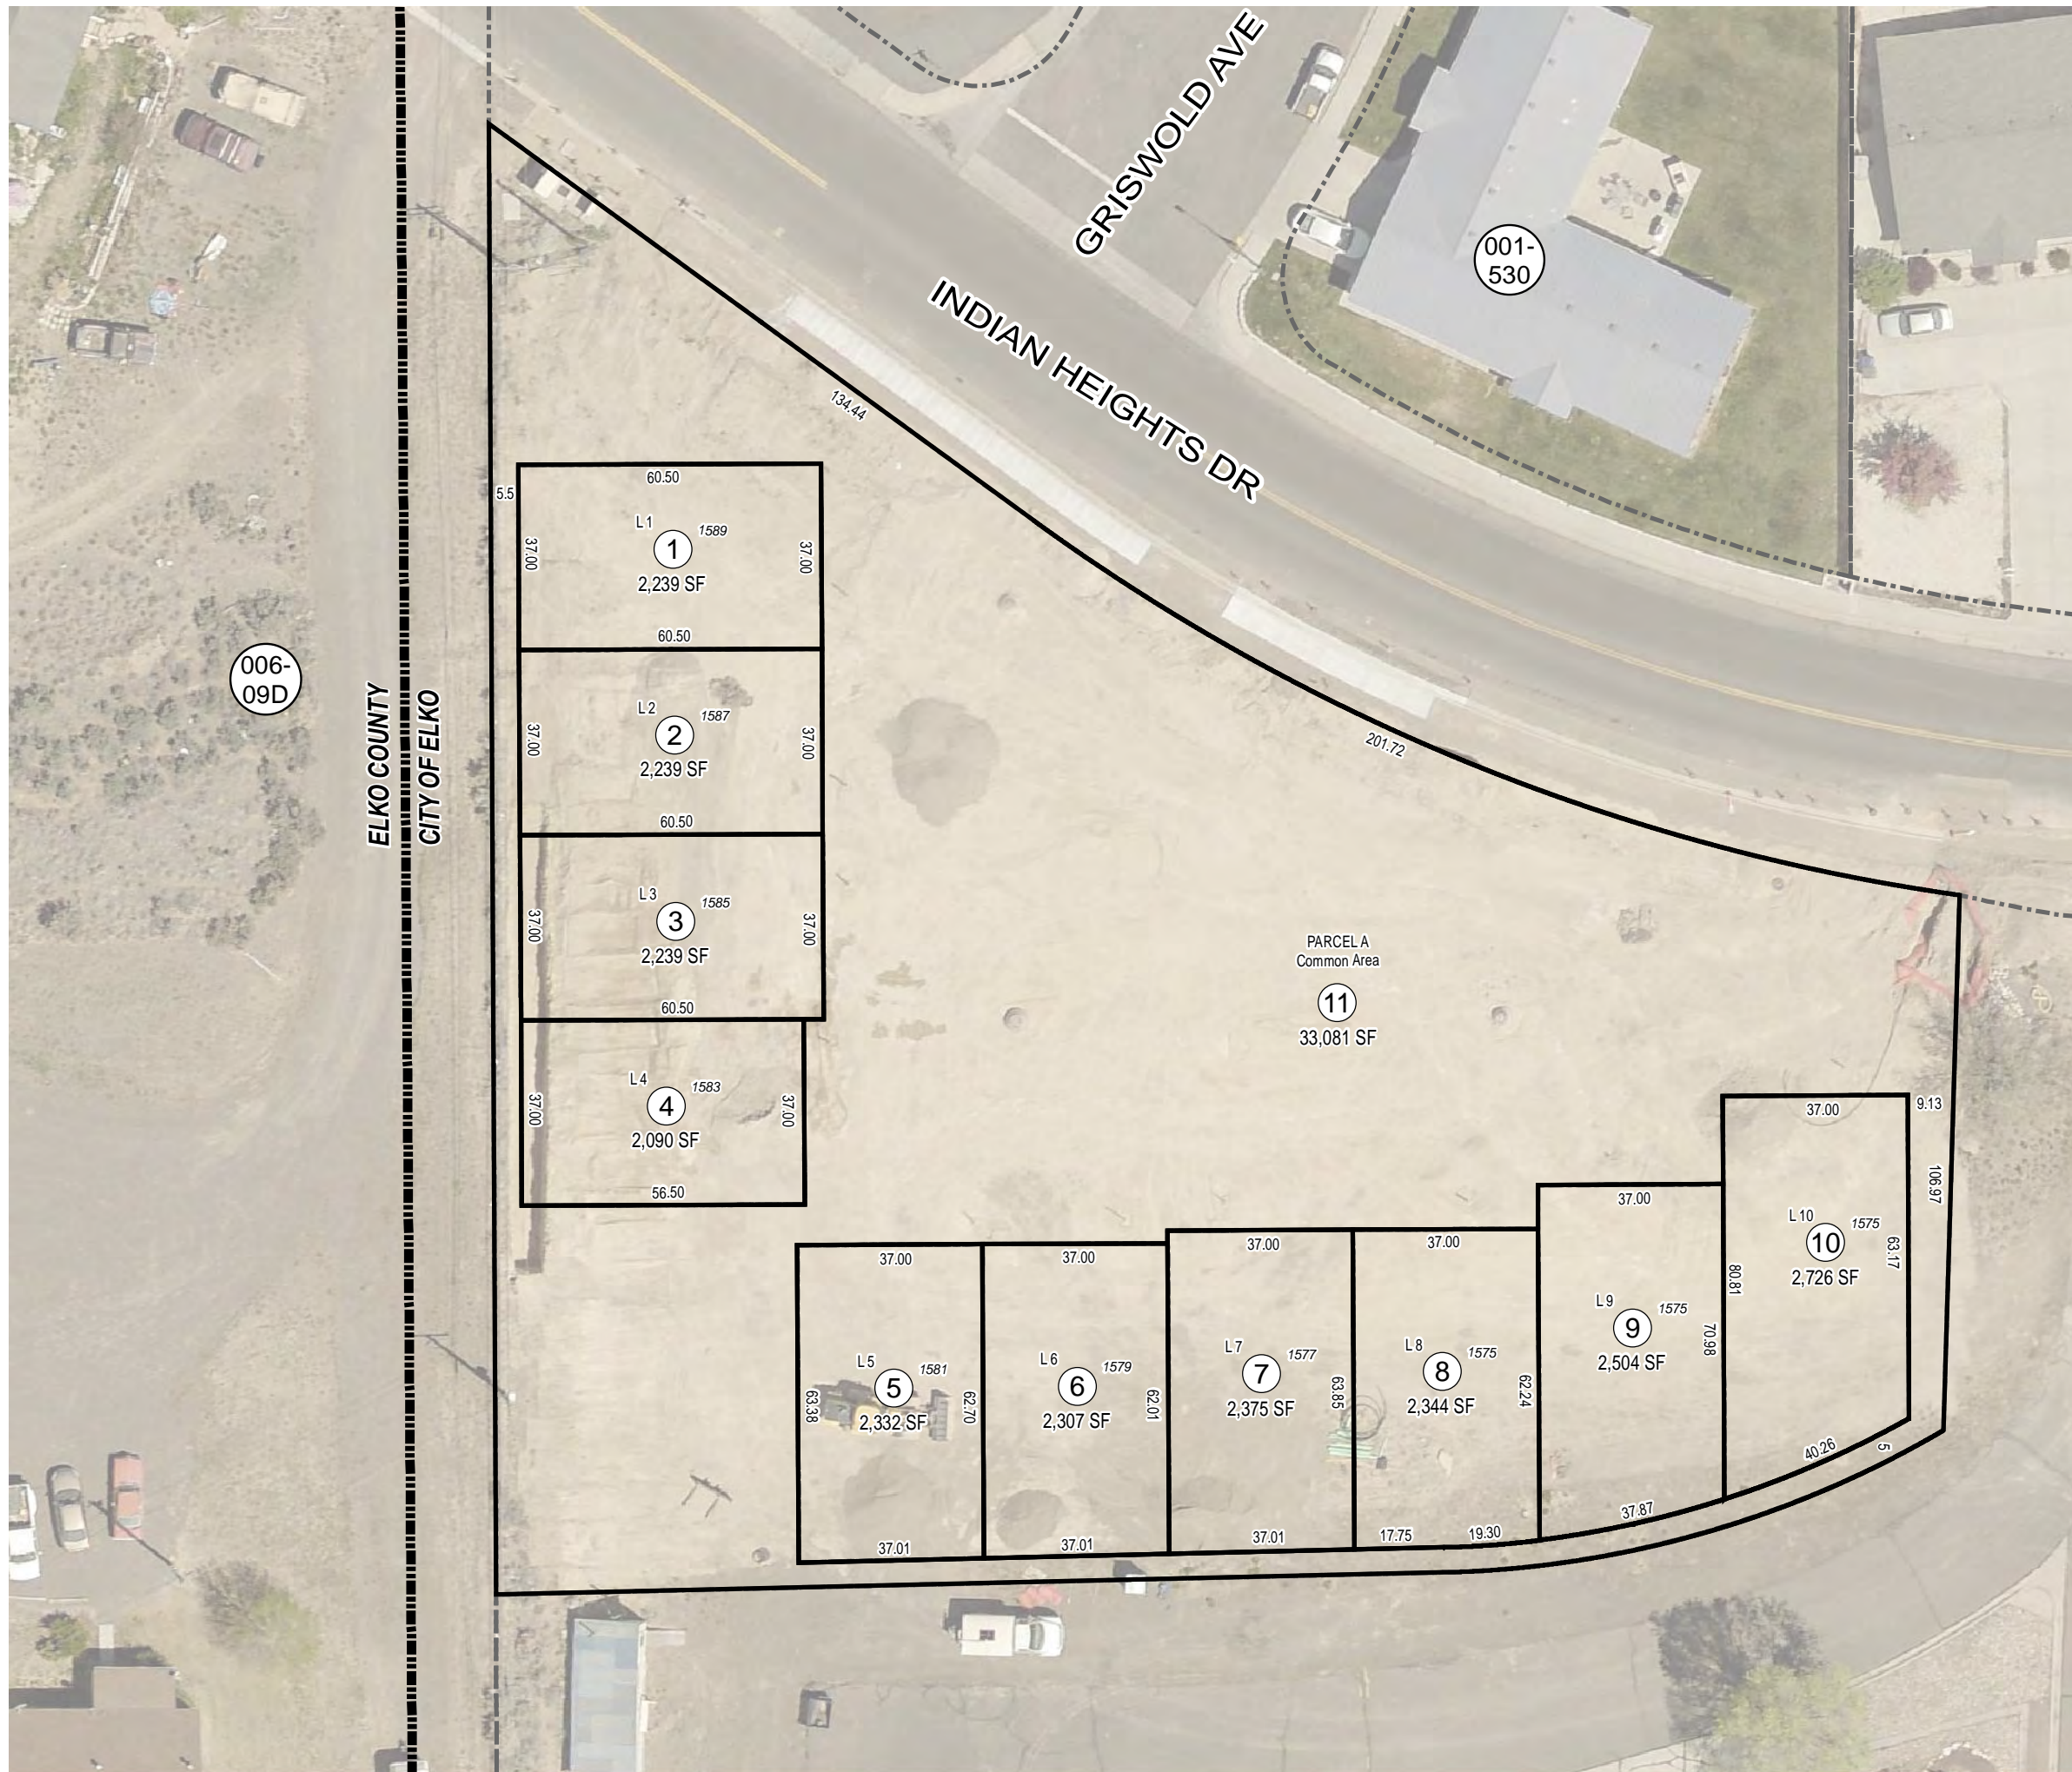

**001-532**  
**City of Elko**  
**The Town Homes**  
**at Ruby View**

Portion of Section 10 Township 34N Range 55E  
of the Mount Diablo Meridian, Nevada

**Legend**

- Subject Parcel
- Parcel

Reference Documents:  
Map # 793504

**FOR ASSESSMENT USE ONLY**

Background image - 2020Pictometry Flyover  
Product of GIS  
Last Update 08/31/2021 JLS

ELKO COUNTY  
CITY OF ELKO

006-09D

001-530

PARCELA  
Common Area

11  
33,081 SF

L1  
1589  
2,239 SF

L2  
1587  
2,239 SF

L3  
1585  
2,239 SF

L4  
1583  
2,090 SF

L5  
1581  
2,332 SF

L6  
1579  
2,307 SF

L7  
1577  
2,375 SF

L8  
1575  
2,344 SF

L9  
1575  
2,504 SF

L10  
1575  
2,726 SF