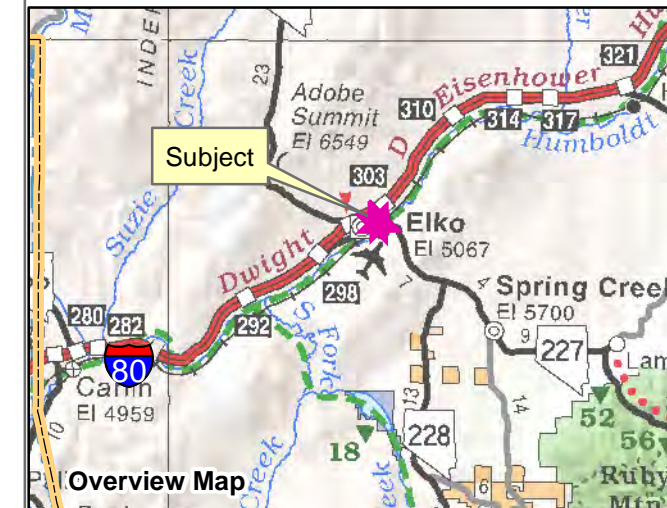

001-280 City of Elko

Por of NE 1/4 Sec.15, Township 34N Range 55E
of the Mount Diablo Meridian, Nevada

Legend

- Subject Parcel
- Parcel
- Easement
- Section

Reference Documents:
Map # 658171, 668739, 702761, 770180

This map does NOT represent a survey.
It is compiled from official records, including
surveys and deeds. Recorded documents
should be used for detailed legal information.
Unless approved by Elko County Assessor,
other uses are forbidden.