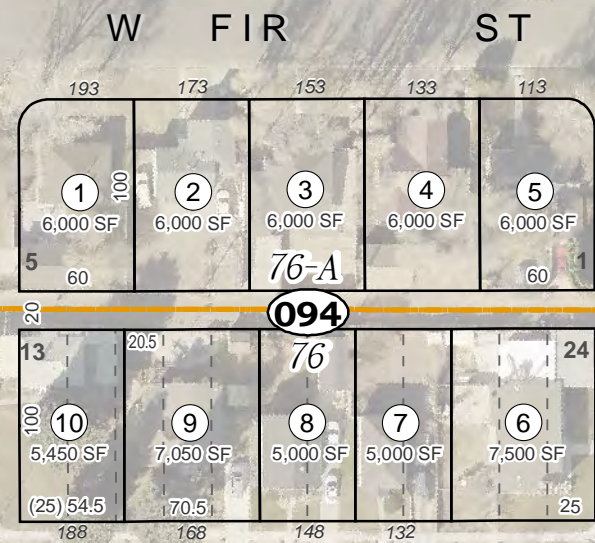

001-090
CITY of ELKO
Portions of FIRST ADDITION & SUNSET HEIGHTS

Legend

- Subject Parcel
- Parcel
- Lot
- Subdivision

Revision Docs.
5, 75368

For assessment use only, does not represent a survey, no liability for accuracy is assured. Other uses forbidden unless approved by Elko County Assessor.

Last Revised: 09/24/2020 JLS

SUNSET HEIGHTS of the FIRST ADDITION

FIRST ADDITION

W CEDAR ST

CEDAR ST

ST

Pg 080

Pg 140