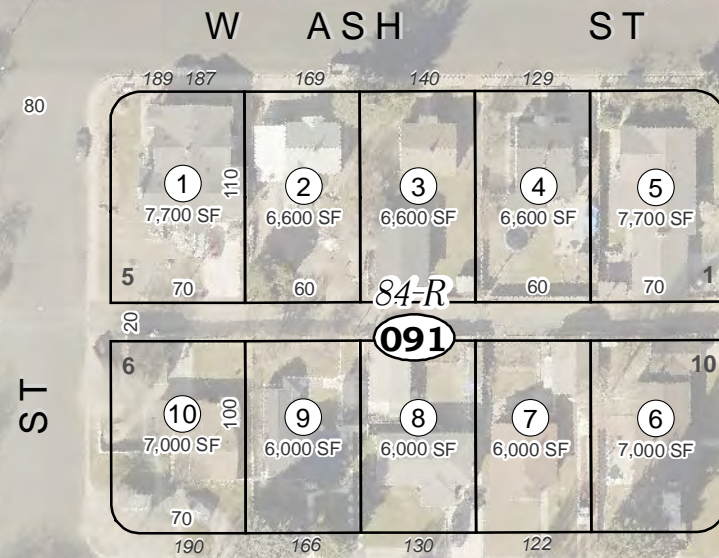

001-090
CITY of ELKO
Portions of FIRST ADDITION & SUNSET HEIGHTS

Legend

- Subject Parcel
- Parcel
- Lot
- Subdivision

Revision Docs.
5, 75368

For assessment use only, does not represent a survey, no liability for accuracy is assured. Other uses forbidden unless approved by Elko County Assessor.

Last Revised: 09/24/2020 JLS

SUNSET HEIGHTS of the FIRST ADDITION

FIRST ADDITION

W CEDAR ST

CEDAR ST

ST

Pg 080

Pg 140