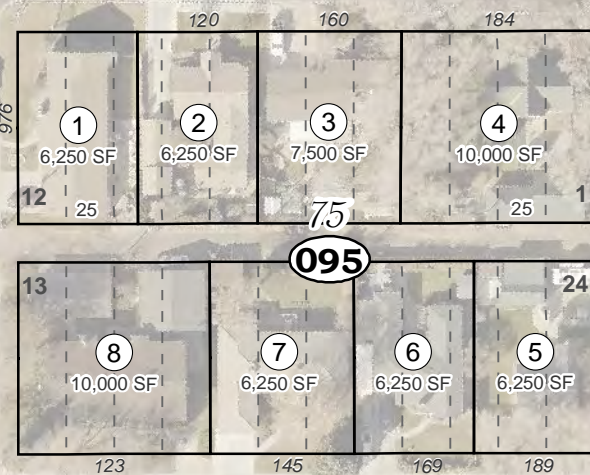

001-090
CITY of ELKO
Portions of FIRST ADDITION & SUNSET HEIGHTS

Legend

- Subject Parcel
- Parcel
- Lot
- Subdivision

Revision Docs.
5, 75368

For assessment use only, does not represent a survey, no liability for accuracy is assured. Other uses forbidden unless approved by Elko County Assessor.

Last Revised: 09/24/2020 JLS

SUNSET HEIGHTS of the FIRST ADDITION

FIRST ADDITION

W CEDAR ST

CEDAR ST

ST

Pg 080

Pg 140