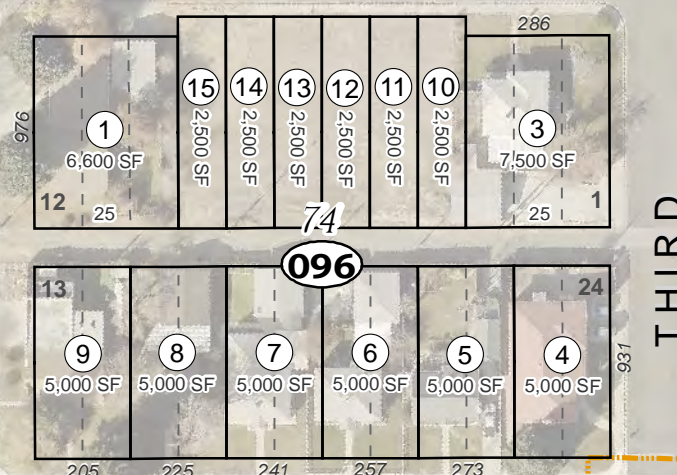

001-090
CITY of ELKO
Portions of FIRST ADDITION & SUNSET HEIGHTS

Legend

- Subject Parcel
- Parcel
- Lot
- Subdivision

Revision Docs.
5, 75368

For assessment use only, does not represent a survey, no liability for accuracy is assured. Other uses forbidden unless approved by Elko County Assessor.

Last Revised: 09/24/2020 JLS

SUNSET HEIGHTS of the FIRST ADDITION

FIRST ADDITION

W CEDAR ST

CEDAR ST

ST

Pg 080

Pg 140