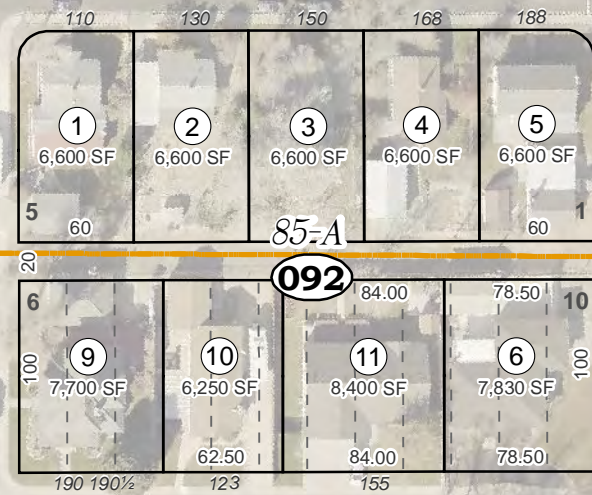

001-090
CITY of ELKO
Portions of FIRST ADDITION & SUNSET HEIGHTS

Legend

- Subject Parcel
- Parcel
- Lot
- Subdivision

Revision Docs.
5, 75368

For assessment use only, does not represent a survey, no liability for accuracy is assured. Other uses forbidden unless approved by Elko County Assessor.

Last Revised: 09/24/2020 JLS

SUNSET HEIGHTS of the FIRST ADDITION

FIRST ADDITION

W CEDAR ST

CEDAR ST

ST

Pg 080

Pg 140