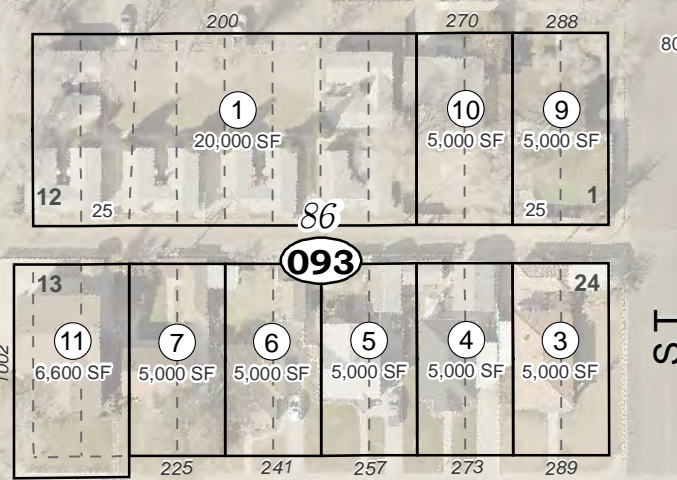

001-090
CITY of ELKO
Portions of FIRST ADDITION & SUNSET HEIGHTS

Legend

- Subject Parcel
- Parcel
- Lot
- Subdivision

Revision Docs.
5, 75368

For assessment use only, does not represent a survey, no liability for accuracy is assured. Other uses forbidden unless approved by Elko County Assessor.

Last Revised: 09/24/2020 JLS

SUNSET HEIGHTS of the FIRST ADDITION

FIRST ADDITION

W CEDAR ST

CEDAR ST

ST

Pg 080

Pg 140