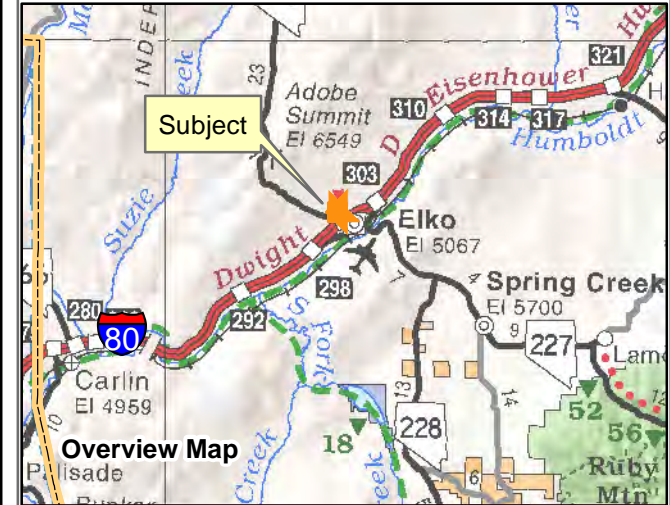

001-01H
City of Elko
 Portion of Section 8
 Township 34N Range 55E
 of the Mount Diablo Meridian, Nevada

**Humboldt Hills
 Subdivision**

Legend

- Subject Parcel
- Elko City Limit
- Parcel
- Public Land

Reference Documents:
 730067, 746054, 764798, 780911

This map does NOT represent a survey. It is compiled from official records, including surveys and deeds. Recorded documents should be used for detailed legal information. Unless approved by Elko County Assessor, other uses are forbidden.